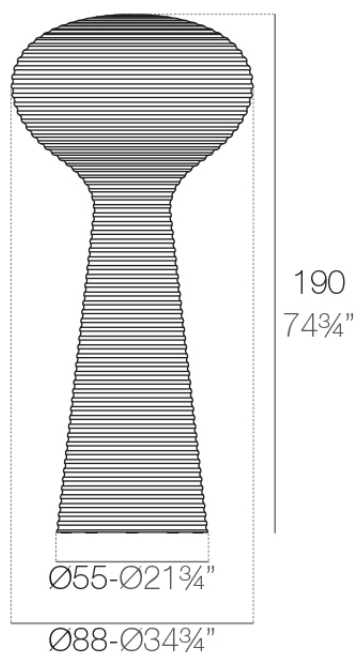

Weight: 41.13 Kg

BLOOM Lámpara
BLOOM Lamp

Finishes

lighting

WHITE LED
Ref. 65018W

White internally lit unit with LED technology. Available only in matte ice white finish.

RGBW LED
Ref. 65018L

Unit with internal lighting with RGBW LED technology and remote control unit for switching colors. Available only in matte ice white finish. Remote control included.