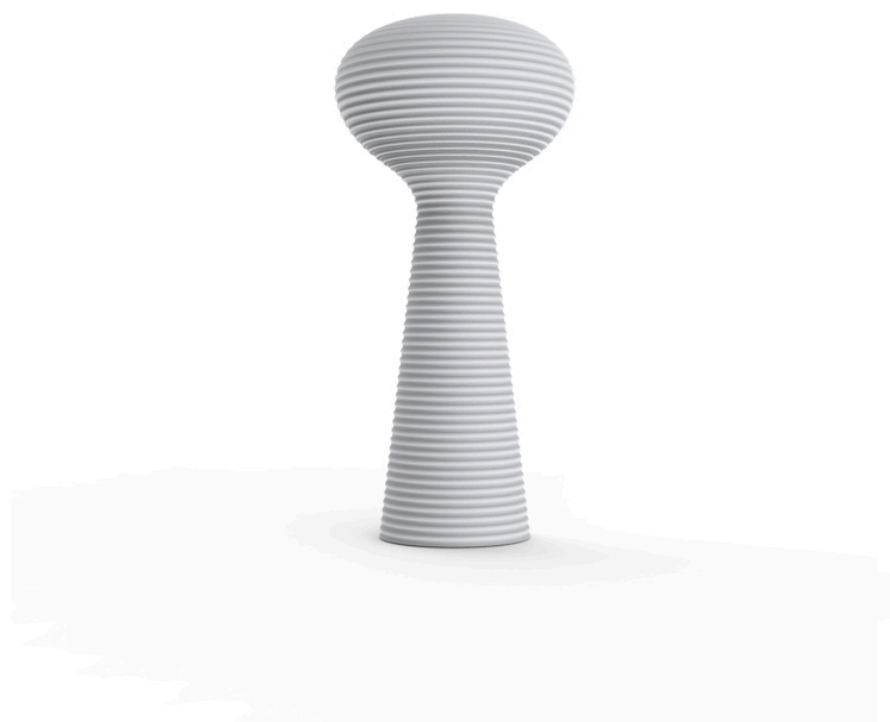

Bloom lamp

by Eugeni Quitlet

Bloom lamp—planter collection, designed by Eugeni Quitlet for Vondom.
Metaphorically, this collection **captures the flowering stage found in nature.**

Info

Description

Made of polyethylene resin by rotational moulding. 100% Recyclable. Item suitable for indoor and outdoor use. Available in different finishes.

Weight: 41.13 Kg

BLOOM Lámpara
BLOOM Lamp

Finishes

lighting

WHITE LED
Ref. 65018W

White internally lit unit with LED technology. Available only in matte ice white finish.

RGBW LED
Ref. 65018L

Unit with internal lighting with RGBW LED technology and remote control unit for switching colors. Available only in matte ice white finish. Remote control included.