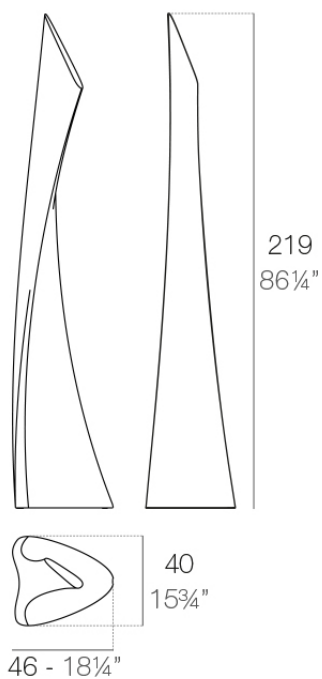

Wing lamp

by A-cero

The outdoor furniture's Wing Collection by A-cero for Vondom, was born as a result of the folding of the straight and curve lines projection mixed in a dynamic way.

Info

Description

Made of polyethylene resin by rotational moulding. 100% Recyclable. Item suitable for indoor and outdoor use. Available in different finishes.

Weight: 20 Kg

WING Lámpara
WING Lamp

Finishes

finishes

BASIC

Ref. 53033A

ice

black