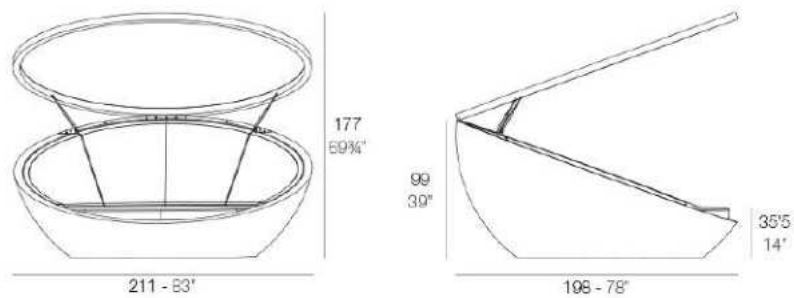

Info

Description

Made of polyethylene resin by rotational moulding. 100% Recyclable. Item suitable for indoor and outdoor use. Available in different finishes.

Weight: 81.71 Kg

ULM Daybed con parasol
ULM Daybed with sunroof

	Open Abierto	Close Cerrado	Rotation Giro	Thick cushion Grosor acolchado
Daybed with sunroof	69%	39'	360°	3 1/2"
Daybed con parasol	177	99	360°	8

Accessories

- **4-Pillow pack 60x60 cm.**

4 Pillow pack – 23?1/2?x23?1/2?