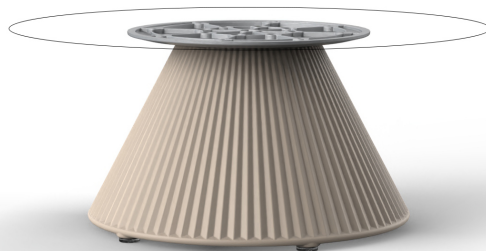

Gatsby base ø40x25 s30

by Ramón Esteve

The Gatsby collection, designed by Ramón Esteve for Vondom, recalls the Art Déco lighting. Those crazy twenties. “Something new, extraordinary, beautiful, simple but sophisticatedly designed” said Francis Scott Fitzgerald about his aims for the novel he was about to write. The Great Gatsby was born in an age of prosperity, parties and excess. They called it “the American Dream”.

Info

Description

Weight: 2.38 Kg

GATSBY Mesa Base Redonda Ø40x25cm S30
GATSBY Round Base Table Ø40x25cm S30
ref. 54440

TABLE TOP - SOBRE

- Ø50 cm
Ø19 1/4"
- Ø59 cm
Ø23 1/4"
- Ø69 cm
Ø27 1/4"

Finishes

finishes