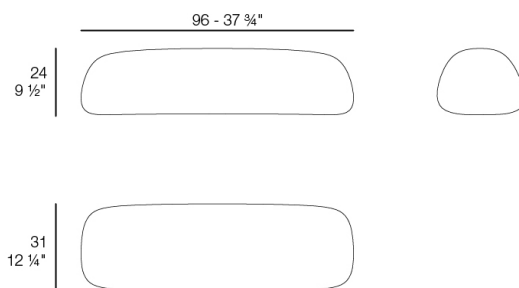

MILOS Sofá Esquina 60°
MILOS Sectional Sofa Corner 60°
Ref. 70009

MILOS Puff-Chaise Lounge
MILOS Ottoman-Chaise Lounge
Ref. 70010

MILOS Sofá Chaise Lounge
MILOS Sectional Chaise Lounge
Ref. 70011

MILOS Puff XL
MILOS Puff XL
Ref. 70014