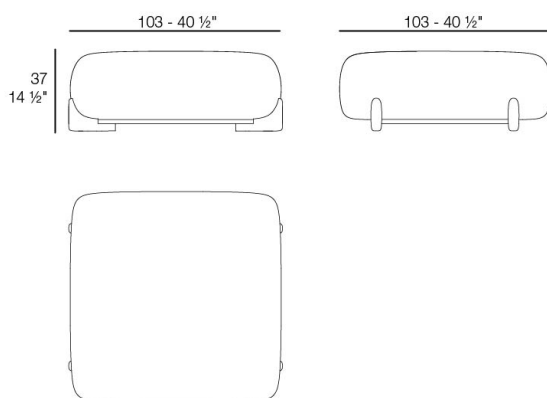

MILOS Puff M
MILOS Ottoman M
Ref. 70029