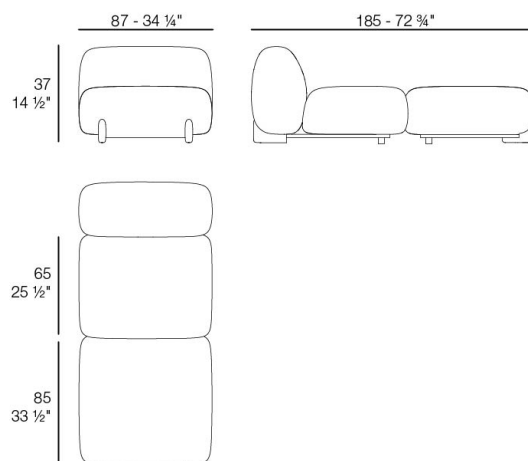

MILOS Respaldo Movable
MILOS Movable Backrest Sofa
Ref. 70014RCO

MILOS Sofá Chaiselounge Derecha
MILOS Sectional Sofa Chaiselounge Right
Ref. 70027

MILOS Sofá Chaiselounge Izquierda
MILOS Sectional Sofa Chaiselounge Left
Ref. 70028

MILOS Puff M
MILOS Ottoman M
Ref. 70029

MILOS Divan
MILOS Divan
Ref. 70030

Combinations

1 x 70002 Sofá Brazo Derecho XL - Sectional Sofa Right XL
 1 x 70007 Sofá Módulo Central S - Sectional Sofa Armless S
 1 x 70017 Mesa Centro 100 x 45 - Low Table 39 1/4 x 17 3/4"
 1 x 70019 Mesa Centro 80 x 80 - Low Table 31 1/2 x 31 1/2"