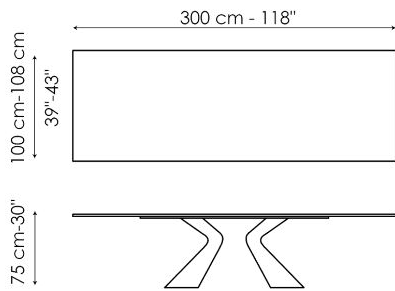

amplifying the artistic value. The top is made in different sizes in the rectangular and barrel versions, and is available either fixed or extendable. In the latter version, the two independent side extensions enable the surface length to be easily increased, maintaining excellent stability and solidity without sacrificing a clean-cut and sought-after aesthetic.

# Data sheet

Width: 200cm  
Depth: 100cm  
Height: ± 75cm

Width: 220cm  
Depth: 100cm  
Height: ± 75cm

Width: 250cm  
Depth: 100cm  
Height: ± 75cm

Width: 300cm  
Depth: 100-108cm  
Height: ± 75cm

Width: 300cm  
Depth: 120cm  
Height: ± 75cm

Width: 200cm  
Depth: 108cm  
Height: ± 75cm

Width: 250cm  
Depth: 112cm  
Height: ± 75cm

Width: 280cm  
Depth: 115cm  
Height: ± 75cm

Width: 300cm  
Depth: 120cm  
Height: ± 75cm

Width: 300cm  
Depth: 140cm  
Height: ± 75cm

Width: 200-300cm  
Depth: 100cm  
Height: ± 75cm