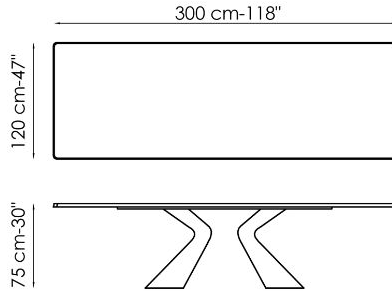

amplifying the artistic value. The top is made in different sizes in the rectangular and barrel versions, and is available either fixed or extendable. In the latter version, the two independent side extensions enable the surface length to be easily increased, maintaining excellent stability and solidity without sacrificing a clean-cut and sought-after aesthetic.

# Data sheet

Width: 200cm  
Depth: 100cm  
Height: ± 75cm

Width: 220cm  
Depth: 100cm  
Height: ± 75cm

Width: 250cm  
Depth: 100cm  
Height: ± 75cm

Width: 300cm  
Depth: 100-108cm  
Height: ± 75cm

Width: 300cm  
Depth: 120cm  
Height: ± 75cm

Width: 200cm  
Depth: 108cm  
Height: ± 75cm

Width: 250cm  
Depth: 112cm  
Height: ± 75cm

Width: 280cm  
Depth: 115cm  
Height: ± 75cm

Width: 300cm  
Depth: 120cm  
Height: ± 75cm

Width: 300cm  
Depth: 140cm  
Height: ± 75cm

Width: 200-300cm  
Depth: 100cm  
Height: ± 75cm