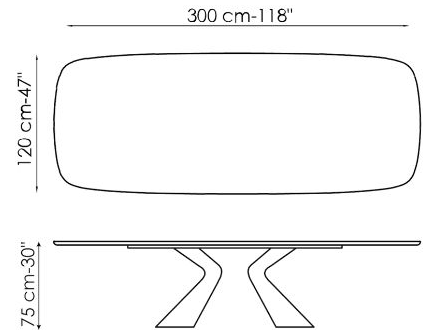

amplifying the artistic value. The top is made in different sizes in the rectangular and barrel versions, and is available either fixed or extendable. In the latter version, the two independent side extensions enable the surface length to be easily increased, maintaining excellent stability and solidity without sacrificing a clean-cut and sought-after aesthetic.

# Data sheet

Width: 200cm  
Depth: 100cm  
Height: ± 75cm

Width: 220cm  
Depth: 100cm  
Height: ± 75cm

Width: 250cm  
Depth: 100cm  
Height: ± 75cm

Width: 300cm  
Depth: 100-108cm  
Height: ± 75cm

Width: 300cm  
Depth: 120cm  
Height: ± 75cm

Width: 200cm  
Depth: 108cm  
Height: ± 75cm

Width: 250cm  
Depth: 112cm  
Height: ± 75cm

Width: 280cm  
Depth: 115cm  
Height: ± 75cm

Width: 300cm  
Depth: 120cm  
Height: ± 75cm

Width: 300cm  
Depth: 140cm  
Height: ± 75cm

Width: 200-300cm  
Depth: 100cm  
Height: ± 75cm