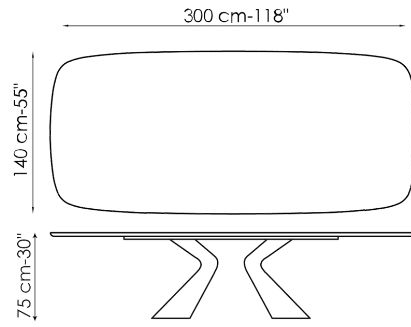

amplifying the artistic value. The top is made in different sizes in the rectangular and barrel versions, and is available either fixed or extendable. In the latter version, the two independent side extensions enable the surface length to be easily increased, maintaining excellent stability and solidity without sacrificing a clean-cut and sought-after aesthetic.

# Data sheet

Width: 200cm  
Depth: 100cm  
Height: ± 75cm

Width: 220cm  
Depth: 100cm  
Height: ± 75cm

Width: 250cm  
Depth: 100cm  
Height: ± 75cm

Width: 300cm  
Depth: 100-108cm  
Height: ± 75cm

Width: 300cm  
Depth: 120cm  
Height: ± 75cm

Width: 200cm  
Depth: 108cm  
Height: ± 75cm

Width: 250cm  
Depth: 112cm  
Height: ± 75cm

Width: 280cm  
Depth: 115cm  
Height: ± 75cm

Width: 300cm  
Depth: 120cm  
Height: ± 75cm

Width: 300cm  
Depth: 140cm  
Height: ± 75cm

Width: 200-300cm  
Depth: 100cm  
Height: ± 75cm