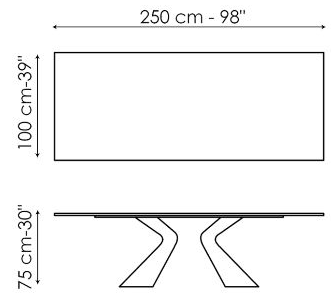

amplifying the artistic value. The top is made in different sizes in the rectangular and barrel versions, and is available either fixed or extendable. In the latter version, the two independent side extensions enable the surface length to be easily increased, maintaining excellent stability and solidity without sacrificing a clean-cut and sought-after aesthetic.

# Data sheet

Width: 200cm  
Depth: 100cm  
Height: ± 75cm

Width: 220cm  
Depth: 100cm  
Height: ± 75cm

Width: 250cm  
Depth: 100cm  
Height: ± 75cm

Width: 300cm  
Depth: 100-108cm  
Height: ± 75cm

Width: 300cm  
Depth: 120cm  
Height: ± 75cm

Width: 200cm  
Depth: 108cm  
Height: ± 75cm

Width: 250cm  
Depth: 112cm  
Height: ± 75cm

Width: 280cm  
Depth: 115cm  
Height: ± 75cm

Width: 300cm  
Depth: 120cm  
Height: ± 75cm

Width: 300cm  
Depth: 140cm  
Height: ± 75cm

Width: 200-300cm  
Depth: 100cm  
Height: ± 75cm