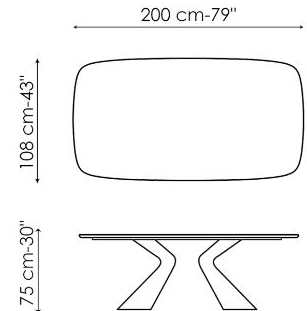

amplifying the artistic value. The top is made in different sizes in the rectangular and barrel versions, and is available either fixed or extendable. In the latter version, the two independent side extensions enable the surface length to be easily increased, maintaining excellent stability and solidity without sacrificing a clean-cut and sought-after aesthetic.

# Data sheet

Width: 200cm  
Depth: 100cm  
Height: ± 75cm

Width: 220cm  
Depth: 100cm  
Height: ± 75cm

Width: 250cm  
Depth: 100cm  
Height: ± 75cm

Width: 300cm  
Depth: 100-108cm  
Height: ± 75cm

Width: 300cm  
Depth: 120cm  
Height: ± 75cm

Width: 200cm  
Depth: 108cm  
Height: ± 75cm

Width: 250cm  
Depth: 112cm  
Height: ± 75cm

Width: 280cm  
Depth: 115cm  
Height: ± 75cm

Width: 300cm  
Depth: 120cm  
Height: ± 75cm

Width: 300cm  
Depth: 140cm  
Height: ± 75cm

Width: 200-300cm  
Depth: 100cm  
Height: ± 75cm