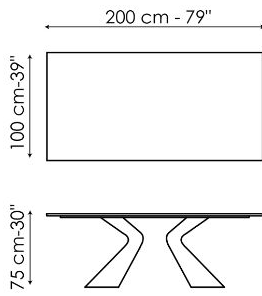

amplifying the artistic value. The top is made in different sizes in the rectangular and barrel versions, and is available either fixed or extendable. In the latter version, the two independent side extensions enable the surface length to be easily increased, maintaining excellent stability and solidity without sacrificing a clean-cut and sought-after aesthetic.

# Data sheet

Width: 200cm  
Depth: 100cm  
Height: ± 75cm

Width: 220cm  
Depth: 100cm  
Height: ± 75cm

Width: 250cm  
Depth: 100cm  
Height: ± 75cm

Width: 300cm  
Depth: 100-108cm  
Height: ± 75cm

Width: 300cm  
Depth: 120cm  
Height: ± 75cm

Width: 200cm  
Depth: 108cm  
Height: ± 75cm

Width: 250cm  
Depth: 112cm  
Height: ± 75cm

Width: 280cm  
Depth: 115cm  
Height: ± 75cm

Width: 300cm  
Depth: 120cm  
Height: ± 75cm

Width: 300cm  
Depth: 140cm  
Height: ± 75cm

Width: 200-300cm  
Depth: 100cm  
Height: ± 75cm