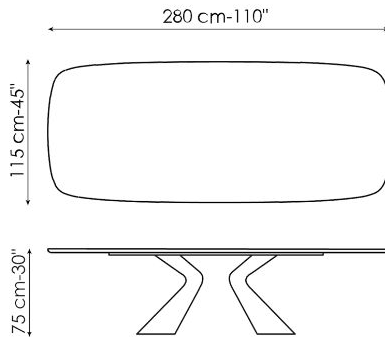

amplifying the artistic value. The top is made in different sizes in the rectangular and barrel versions, and is available either fixed or extendable. In the latter version, the two independent side extensions enable the surface length to be easily increased, maintaining excellent stability and solidity without sacrificing a clean-cut and sought-after aesthetic.

# Data sheet

Width: 200cm  
Depth: 100cm  
Height: ± 75cm

Width: 220cm  
Depth: 100cm  
Height: ± 75cm

Width: 250cm  
Depth: 100cm  
Height: ± 75cm

Width: 300cm  
Depth: 100-108cm  
Height: ± 75cm

Width: 300cm  
Depth: 120cm  
Height: ± 75cm

Width: 200cm  
Depth: 108cm  
Height: ± 75cm

Width: 250cm  
Depth: 112cm  
Height: ± 75cm

Width: 280cm  
Depth: 115cm  
Height: ± 75cm

Width: 300cm  
Depth: 120cm  
Height: ± 75cm

Width: 300cm  
Depth: 140cm  
Height: ± 75cm

Width: 200-300cm  
Depth: 100cm  
Height: ± 75cm