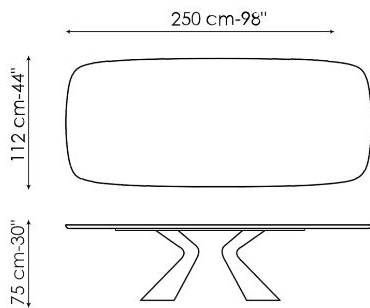

amplifying the artistic value. The top is made in different sizes in the rectangular and barrel versions, and is available either fixed or extendable. In the latter version, the two independent side extensions enable the surface length to be easily increased, maintaining excellent stability and solidity without sacrificing a clean-cut and sought-after aesthetic.

# Data sheet

Width: 200cm  
Depth: 100cm  
Height: ± 75cm

Width: 220cm  
Depth: 100cm  
Height: ± 75cm

Width: 250cm  
Depth: 100cm  
Height: ± 75cm

Width: 300cm  
Depth: 100-108cm  
Height: ± 75cm

Width: 300cm  
Depth: 120cm  
Height: ± 75cm

Width: 200cm  
Depth: 108cm  
Height: ± 75cm

Width: 250cm  
Depth: 112cm  
Height: ± 75cm

Width: 280cm  
Depth: 115cm  
Height: ± 75cm

Width: 300cm  
Depth: 120cm  
Height: ± 75cm

Width: 300cm  
Depth: 140cm  
Height: ± 75cm

Width: 200-300cm  
Depth: 100cm  
Height: ± 75cm