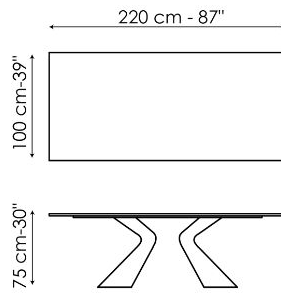

amplifying the artistic value. The top is made in different sizes in the rectangular and barrel versions, and is available either fixed or extendable. In the latter version, the two independent side extensions enable the surface length to be easily increased, maintaining excellent stability and solidity without sacrificing a clean-cut and sought-after aesthetic.

# Data sheet

Width: 200cm  
Depth: 100cm  
Height: ± 75cm

Width: 220cm  
Depth: 100cm  
Height: ± 75cm

Width: 250cm  
Depth: 100cm  
Height: ± 75cm

Width: 300cm  
Depth: 100-108cm  
Height: ± 75cm

Width: 300cm  
Depth: 120cm  
Height: ± 75cm

Width: 200cm  
Depth: 108cm  
Height: ± 75cm

Width: 250cm  
Depth: 112cm  
Height: ± 75cm

Width: 280cm  
Depth: 115cm  
Height: ± 75cm

Width: 300cm  
Depth: 120cm  
Height: ± 75cm

Width: 300cm  
Depth: 140cm  
Height: ± 75cm

Width: 200-300cm  
Depth: 100cm  
Height: ± 75cm