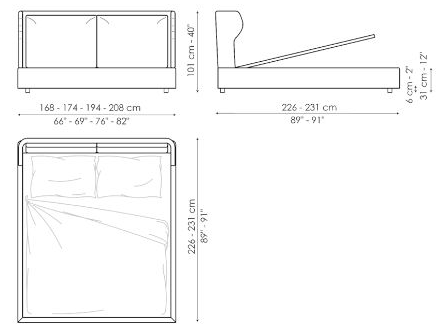

design elements. It is the details that characterise a piece of furniture such as the River modern bed: the elegant quality of the workmanship, the materials used and the range of finishes available. The aesthetic point of reference is harmony: the pleasing elegance of the ornamental lines of the headboard is matched by the sobriety of the bed frame and the lightness of the metal feet, available in different colours and finishes.

Data sheet

River

Width: 168-174-194-208cm

Depth: 226-231cm

Height: 101cm

River plus

Width: 168-174-194-208cm

Depth: 226-231cm

Height: 101cm

River open

Width: 168-174-194-208cm

Depth: 226-231cm

Height: 101cm

Finishes

FEET

Plus Metal