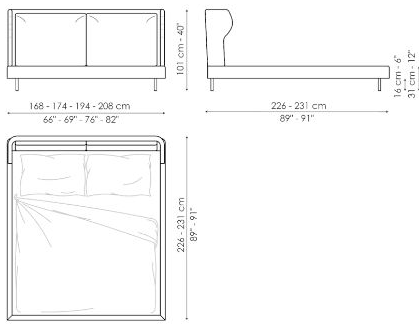

BONALDO

River

The headboard is the true visual focal point of the River double bed, soft and suggestive: the side “wings”, continuation of the front section, are a decorative element and quite cosy. It has great customisation potential, thanks to the choice of numerous fully removable covers available in fabric, leather or eco-leather. A contemporary bed which is perfectly at ease in environments with different aesthetic characteristics and which feels “at home” both in traditional furnishing solutions and when combined with contemporary

design elements. It is the details that characterise a piece of furniture such as the River modern bed: the elegant quality of the workmanship, the materials used and the range of finishes available. The aesthetic point of reference is harmony: the pleasing elegance of the ornamental lines of the headboard is matched by the sobriety of the bed frame and the lightness of the metal feet, available in different colours and finishes.

Data sheet

River

Width: 168-174-194-208cm

Depth: 226-231cm

Height: 101cm

River plus

Width: 168-174-194-208cm

Depth: 226-231cm

Height: 101cm

River open

Width: 168-174-194-208cm

Depth: 226-231cm

Height: 101cm

Finishes

FEET

Plus Metal