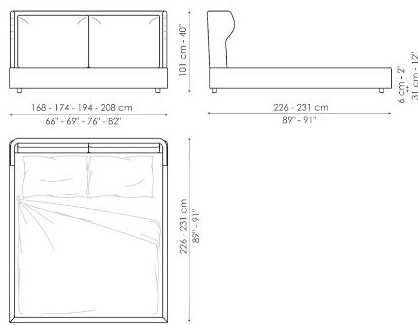

design elements. It is the details that characterise a piece of furniture such as the River modern bed: the elegant quality of the workmanship, the materials used and the range of finishes available. The aesthetic point of reference is harmony: the pleasing elegance of the ornamental lines of the headboard is matched by the sobriety of the bed frame and the lightness of the metal feet, available in different colours and finishes.

Data sheet

River

Width: 168-174-194-208cm

Depth: 226-231cm

Height: 101cm

River plus

Width: 168-174-194-208cm

Depth: 226-231cm

Height: 101cm

River open

Width: 168-174-194-208cm

Depth: 226-231cm

Height: 101cm

Finishes

FEET

Plus Metal