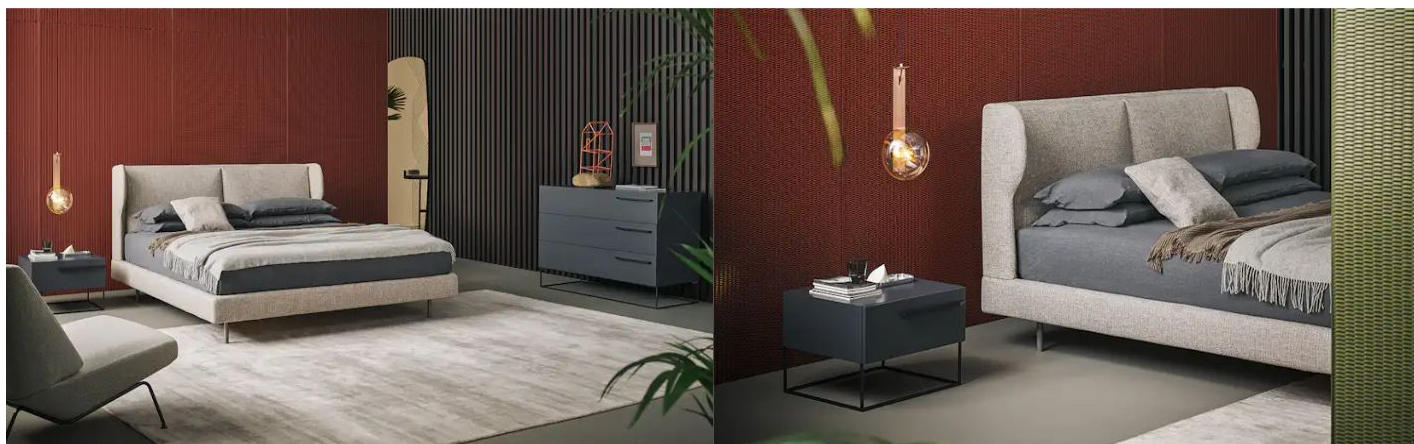

BONALDO

River

The headboard is the true visual focal point of the River double bed, soft and suggestive: the side “wings”, continuation of the front section, are a decorative element and quite cosy. It has great customisation potential, thanks to the choice of numerous fully removable covers available in fabric, leather or eco-leather. A contemporary bed which is perfectly at ease in environments with different aesthetic characteristics and which feels “at home” both in traditional furnishing solutions and when combined with contemporary

design elements. It is the details that characterise a piece of furniture such as the River modern bed: the elegant quality of the workmanship, the materials used and the range of finishes available. The aesthetic point of reference is harmony: the pleasing elegance of the ornamental lines of the headboard is matched by the sobriety of the bed frame and the lightness of the metal feet, available in different colours and finishes.

Height: 101cm

River open

Width: 168-174-194-208cm

Depth: 226-231cm

Height: 101cm

Finishes

FEET

Plus Metal