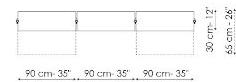

Data sheet

Wall fixing 1 module

Width: 96cm
Depth: 33cm
Height: 240cm

Wall fixing 2 modules

Width: 188cm
Depth: 33cm
Height: 240cm

Wall fixing 3 modules

Width: 280cm
Depth: 33cm
Height: 240cm

Wall fixing 3 modules

Wall fixing 3 modules

Width: 280cm
Depth: 33cm
Height: 240cm

Wall fixing tv-stand module

Width: 350cm
Depth: 33cm
Height: 240cm

Wall fixing 3 modules

Width: 280cm
Depth: 33cm
Height: 240cm

Ceiling fixing 1 module

Width: 96cm
Depth: 30cm
Height: 255-265-275-285-295cm

Ceiling fixing 2 modules

Width: 188cm
Depth: 30cm
Height: 255-265-275-285-295cm

Ceiling fixing 3 modules

Width: 280cm
Depth: 30cm
Height: 255-265-275-285-295cm

Ceiling fixing 2 modules

Width: 188cm
Depth: 30cm
Height: 255-265-275-285-295cm

Ceiling fixing 3 modules

Width: 280cm
Depth: 30cm
Height: 255-265-275-285-295cm

Ceiling fixing 1 module

Width: 96cm
Depth: 30cm
Height: 255-265-275-285-295cm