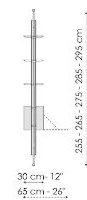

Data sheet

Wall fixing 1 module

Width: 96cm
Depth: 33cm
Height: 240cm

Wall fixing 2 modules

Width: 188cm
Depth: 33cm
Height: 240cm

Wall fixing 3 modules

Width: 280cm
Depth: 33cm
Height: 240cm

Wall fixing 3 modules

Width: 280cm
Depth: 33cm
Height: 240cm

Wall fixing tv-stand module

Width: 350cm
Depth: 33cm
Height: 240cm

Wall fixing 1 module

Width: 96cm
Depth: 33cm
Height: 240cm

Wall fixing 2 modules

Width: 188cm
Depth: 33cm
Height: 240cm

Width: 96cm
Depth: 30cm
Height: 255-265-275-285-295cm

Ceiling fixing 2 modules

Width: 188cm
Depth: 30cm
Height: 255-265-275-285-295cm

Ceiling fixing 3 modules

Width: 280cm
Depth: 30cm
Height: 255-265-275-285-295cm

Ceiling fixing 2 modules

Width: 188cm
Depth: 30cm
Height: 255-265-275-285-295cm

Ceiling fixing 3 modules

Width: 280cm
Depth: 30cm
Height: 255-265-275-285-295cm

Ceiling fixing 1 module

Width: 96cm
Depth: 30cm
Height: 255-265-275-285-295cm