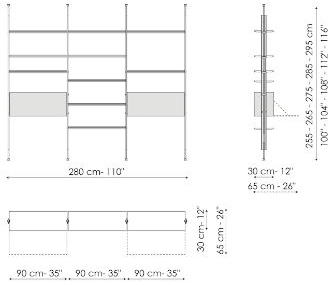

Ceiling fixing 2 modules

Width: 188cm
Depth: 30cm
Height: 255-265-275-285-295cm

Ceiling fixing 3 modules

Width: 280cm
Depth: 30cm
Height: 255-265-275-285-295cm

Ceiling fixing 1 module

Width: 96cm
Depth: 30cm
Height: 255-265-275-285-295cm

Ceiling fixing 2 modules

Width: 188cm
Depth: 30cm
Height: 255-265-275-285-295cm

Ceiling fixing 3 modules

Width: 280cm
Depth: 30cm
Height: 255-265-275-285-295cm

Ceiling fixing 2 modules

Width: 188cm

Depth: 30cm

Height: 255-265-275-285-295cm

Ceiling fixing 3 modules

Width: 280cm

Depth: 30cm

Height: 255-265-275-285-295cm

Finishes

SHELVES

Wood