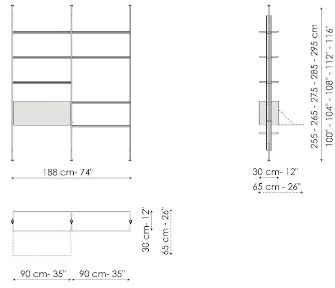

Ceiling fixing 2 modules

Width: 188cm

Depth: 30cm

Height: 255-265-275-285-295cm