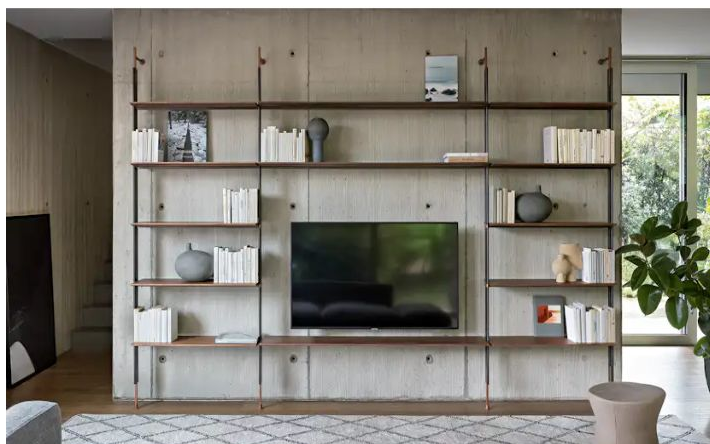

BONALDO

Roll

Designer: **Dondoli and Pocci**

The ability to fix the Roll modern modular bookcase to the ceiling, as well as to the wall, makes it a furnishing element that can also be installed in the centre of a room to divide it into two spaces. Mounting it to the wall takes place by means of supports composed of metal tubes with a lead finish; both the shelves and the details that emerge from the metal tubes

are available in the same finish as the supports, or in different finishes for a play of contrasts of utmost elegance. The modularity of the modern Roll bookcase makes it suitable for any size of wall, both in the home or office. A box module is also available, to store objects and books.