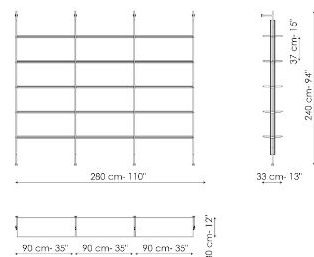

Wall fixing 3 modules

Width: 280cm
Depth: 33cm
Height: 240cm