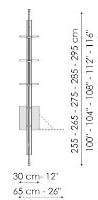

Data sheet

Wall fixing 1 module

Width: 96cm
Depth: 33cm
Height: 240cm

Wall fixing 2 modules

Width: 188cm
Depth: 33cm
Height: 240cm

Wall fixing 3 modules

Width: 280cm
Depth: 33cm
Height: 240cm

Wall fixing 3 modules

Wall fixing 3 modules

Width: 280cm
Depth: 33cm
Height: 240cm

Wall fixing tv-stand module

Width: 350cm
Depth: 33cm
Height: 240cm

Wall fixing 3 modules

Width: 280cm
Depth: 33cm
Height: 240cm

Ceiling fixing 1 module

Width: 96cm
Depth: 30cm
Height: 255-265-275-285-295cm

Ceiling fixing 2 modules

Width: 188cm
Depth: 30cm
Height: 255-265-275-285-295cm

Ceiling fixing 3 modules

Width: 280cm
Depth: 30cm
Height: 255-265-275-285-295cm

Ceiling fixing 2 modules

Width: 188cm
Depth: 30cm
Height: 255-265-275-285-295cm

Ceiling fixing 3 modules

Width: 280cm
Depth: 30cm
Height: 255-265-275-285-295cm

Ceiling fixing 1 module

Width: 96cm
Depth: 30cm
Height: 255-265-275-285-295cm