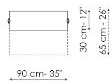

Data sheet

Wall fixing 1 module

Width: 96cm
Depth: 33cm
Height: 240cm

Wall fixing 2 modules

Width: 188cm
Depth: 33cm
Height: 240cm

Wall fixing 3 modules

Width: 280cm
Depth: 33cm
Height: 240cm

Wall fixing 3 modules

Wall fixing 3 modules

Width: 280cm
Depth: 33cm
Height: 240cm

Wall fixing tv-stand module

Width: 350cm
Depth: 33cm
Height: 240cm

Wall fixing 3 modules

Width: 280cm
Depth: 33cm
Height: 240cm

Ceiling fixing 1 module

Width: 96cm
Depth: 30cm
Height: 255-265-275-285-295cm

Ceiling fixing 2 modules

Width: 188cm
Depth: 30cm
Height: 255-265-275-285-295cm

Ceiling fixing 3 modules

Width: 280cm
Depth: 30cm
Height: 255-265-275-285-295cm

Ceiling fixing 2 modules

Width: 188cm
Depth: 30cm
Height: 255-265-275-285-295cm

Ceiling fixing 3 modules

Width: 280cm
Depth: 30cm
Height: 255-265-275-285-295cm

Ceiling fixing 1 module

Width: 96cm
Depth: 30cm
Height: 255-265-275-285-295cm