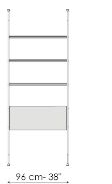

Ceiling fixing 1 module

Width: 96cm
Depth: 30cm
Height: 255-265-275-285-295cm

Ceiling fixing 2 modules

Width: 188cm
Depth: 30cm
Height: 255-265-275-285-295cm

Ceiling fixing 3 modules

Width: 280cm
Depth: 30cm
Height: 255-265-275-285-295cm