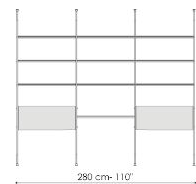

Ceiling fixing 1 module

Width: 96cm
Depth: 30cm
Height: 255-265-275-285-295cm

Ceiling fixing 2 modules

Width: 188cm
Depth: 30cm
Height: 255-265-275-285-295cm

Ceiling fixing 3 modules

Width: 280cm
Depth: 30cm
Height: 255-265-275-285-295cm