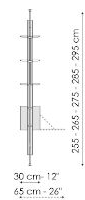

Data sheet

Wall fixing 1 module

Width: 96cm
Depth: 33cm
Height: 240cm

Wall fixing 2 modules

Width: 188cm
Depth: 33cm
Height: 240cm

Wall fixing 3 modules

Width: 280cm
Depth: 33cm
Height: 240cm

Wall fixing 3 modules

Width: 280cm
Depth: 33cm
Height: 240cm

Wall fixing tv-stand module

Width: 350cm
Depth: 33cm
Height: 240cm

Wall fixing 1 module

Width: 96cm
Depth: 33cm
Height: 240cm

Wall fixing 2 modules

Width: 188cm
Depth: 33cm
Height: 240cm

Width: 96cm
Depth: 30cm
Height: 255-265-275-285-295cm

Ceiling fixing 2 modules

Width: 188cm
Depth: 30cm
Height: 255-265-275-285-295cm

Ceiling fixing 3 modules

Width: 280cm
Depth: 30cm
Height: 255-265-275-285-295cm

Ceiling fixing 2 modules

Width: 188cm
Depth: 30cm
Height: 255-265-275-285-295cm

Ceiling fixing 3 modules

Width: 280cm
Depth: 30cm
Height: 255-265-275-285-295cm

Ceiling fixing 1 module

Width: 96cm
Depth: 30cm
Height: 255-265-275-285-295cm