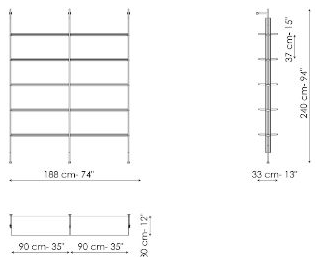

Wall fixing 2 modules

Width: 188cm
Depth: 33cm
Height: 240cm