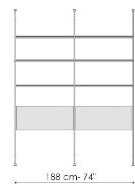

Ceiling fixing 1 module

Width: 96cm
Depth: 30cm
Height: 255-265-275-285-295cm

Ceiling fixing 2 modules

Width: 188cm
Depth: 30cm
Height: 255-265-275-285-295cm

Ceiling fixing 3 modules

Width: 280cm
Depth: 30cm
Height: 255-265-275-285-295cm