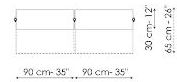

Data sheet

Wall fixing 1 module

Width: 96cm
Depth: 33cm
Height: 240cm

Wall fixing 2 modules

Width: 188cm
Depth: 33cm
Height: 240cm

Wall fixing 3 modules

Width: 280cm
Depth: 33cm
Height: 240cm

Wall fixing 3 modules

Wall fixing 3 modules

Width: 280cm
Depth: 33cm
Height: 240cm

Wall fixing tv-stand module

Width: 350cm
Depth: 33cm
Height: 240cm

Wall fixing 3 modules

Width: 280cm
Depth: 33cm
Height: 240cm

Ceiling fixing 1 module

Width: 96cm
Depth: 30cm
Height: 255-265-275-285-295cm

Ceiling fixing 2 modules

Width: 188cm
Depth: 30cm
Height: 255-265-275-285-295cm

Ceiling fixing 3 modules

Width: 280cm
Depth: 30cm
Height: 255-265-275-285-295cm

Ceiling fixing 2 modules

Width: 188cm
Depth: 30cm
Height: 255-265-275-285-295cm

Ceiling fixing 3 modules

Width: 280cm
Depth: 30cm
Height: 255-265-275-285-295cm

Ceiling fixing 1 module

Width: 96cm
Depth: 30cm
Height: 255-265-275-285-295cm