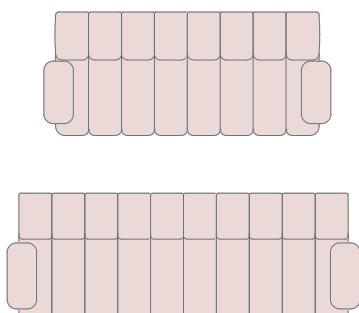

Smooth leather

Nabuk/Swede leather

DETAILS

Bronzed brass

Satined steel

DIMENSION

cm 244x105xH75

cm 300x105xH75

cm 220x120xH75

cm 220x120xH75

cm 84x105xH75

cm 112x105xH75

cm 122x105xH75

Rugiano

SNAKE

SCHEDA TECNICA

Ottone bronzato

Acciaio satinato

DIMENSIONI

cm 244x105xH75

cm 300x105xH75

cm 220x120xH75

cm 220x120xH75

cm 84x105xH75

cm 112x105xH75

cm 122x105xH75