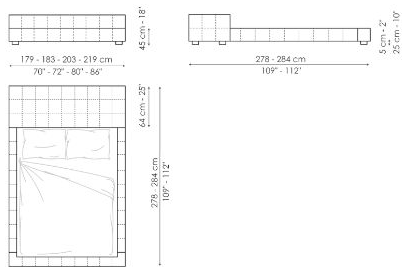

Data sheet

Squaring basso

Width: 179-183-203-219cm

Depth: 234-240cm

Height: 60-65cm

Squaring alto

Width: 179-183-203-219cm

Depth: 234-240cm

Height: 100-106cm

Squaring isola alta variante A

Width: 179-183-203-219cm

Depth: 258-264cm

Height: 45cm

Squaring isola alta variante B

Width: 179-183-203-219cm

Depth: 278-284cm

Height: 45cm

Squaring penisola

Width: 239-244-264-279cm

Depth: 278-284cm

Height: 45cm

Squaring penisola variante A

Width: 219-224-244-259cm

Depth: 258-264cm

Height: 45cm

Squaring penisola variante B

Width: 219-224-244-259cm

Depth: 278-284cm

Height: 45cm

Squaring penisola variante C

Width: 239-244-264-279cm

Depth: 258-264cm