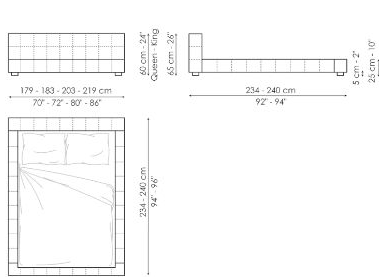

Data sheet

Squaring basso

Width: 179-183-203-219cm

Depth: 234-240cm

Height: 60-65cm

Squaring alto

Width: 179-183-203-219cm

Depth: 234-240cm

Height: 100-106cm

Squaring isola alta variante A

Width: 179-183-203-219cm

Depth: 258-264cm

Height: 45cm

Squaring isola alta variante B

Width: 179-183-203-219cm

Depth: 278-284cm

Height: 45cm

Squaring penisola

Width: 239-244-264-279cm

Depth: 278-284cm

Height: 45cm

Squaring penisola variante A

Width: 219-224-244-259cm

Depth: 258-264cm

Height: 45cm

Squaring penisola variante B

Width: 219-224-244-259cm

Depth: 278-284cm

Height: 45cm

Squaring penisola variante C

Width: 239-244-264-279cm

Depth: 258-264cm