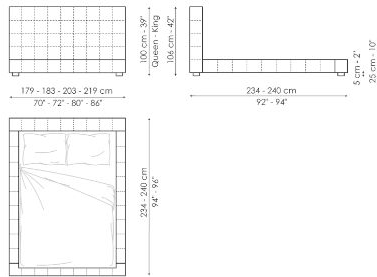

Data sheet

Squaring basso

Width: 179-183-203-219cm

Depth: 234-240cm

Height: 60-65cm

Squaring alto

Width: 179-183-203-219cm

Depth: 234-240cm

Height: 100-106cm

Squaring isola alta variante A

Width: 179-183-203-219cm

Depth: 258-264cm

Height: 45cm

Squaring isola alta variante B

Width: 179-183-203-219cm

Depth: 278-284cm

Height: 45cm

Squaring penisola

Width: 239-244-264-279cm

Depth: 278-284cm

Height: 45cm

Squaring penisola variante A

Width: 219-224-244-259cm

Depth: 258-264cm

Height: 45cm

Squaring penisola variante B

Width: 219-224-244-259cm

Depth: 278-284cm

Height: 45cm

Squaring penisola variante C

Width: 239-244-264-279cm

Depth: 258-264cm