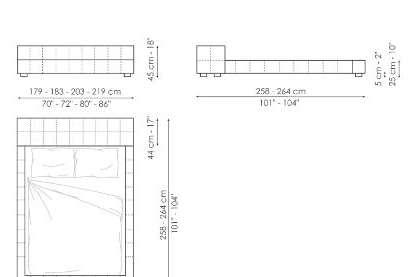

Data sheet

Squaring basso

Width: 179-183-203-219cm

Depth: 234-240cm

Height: 60-65cm

Squaring alto

Width: 179-183-203-219cm

Depth: 234-240cm

Height: 100-106cm

Squaring isola alta variante A

Width: 179-183-203-219cm

Depth: 258-264cm

Height: 45cm

Squaring isola alta variante B

Width: 179-183-203-219cm

Depth: 278-284cm

Height: 45cm

Squaring penisola

Width: 239-244-264-279cm

Depth: 278-284cm

Height: 45cm

Squaring penisola variante A

Width: 219-224-244-259cm

Depth: 258-264cm

Height: 45cm

Squaring penisola variante B

Width: 219-224-244-259cm

Depth: 278-284cm

Height: 45cm

Squaring penisola variante C

Width: 239-244-264-279cm

Depth: 258-264cm