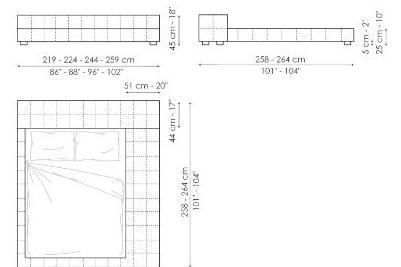

Data sheet

Squaring basso

Width: 179-183-203-219cm

Depth: 234-240cm

Height: 60-65cm

Squaring alto

Width: 179-183-203-219cm

Depth: 234-240cm

Height: 100-106cm

Squaring isola alta variante A

Width: 179-183-203-219cm

Depth: 258-264cm

Height: 45cm

Squaring isola alta variante B

Width: 179-183-203-219cm

Depth: 278-284cm

Height: 45cm

Squaring penisola

Width: 239-244-264-279cm

Depth: 278-284cm

Height: 45cm

Squaring penisola variante A

Width: 219-224-244-259cm

Depth: 258-264cm

Height: 45cm

Squaring penisola variante B

Width: 219-224-244-259cm

Depth: 278-284cm

Height: 45cm

Squaring penisola variante C

Width: 239-244-264-279cm

Depth: 258-264cm