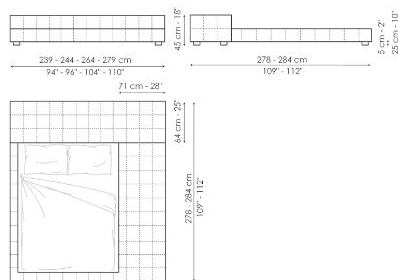

Data sheet

Squaring basso

Width: 179-183-203-219cm

Depth: 234-240cm

Height: 60-65cm

Squaring alto

Width: 179-183-203-219cm

Depth: 234-240cm

Height: 100-106cm

Squaring isola alta variante A

Width: 179-183-203-219cm

Depth: 258-264cm

Height: 45cm

Squaring isola alta variante B

Width: 179-183-203-219cm

Depth: 278-284cm

Height: 45cm

Squaring penisola

Width: 239-244-264-279cm

Depth: 278-284cm

Height: 45cm

Squaring penisola variante A

Width: 219-224-244-259cm

Depth: 258-264cm

Height: 45cm

Squaring penisola variante B

Width: 219-224-244-259cm

Depth: 278-284cm

Height: 45cm

Squaring penisola variante C

Width: 239-244-264-279cm

Depth: 258-264cm