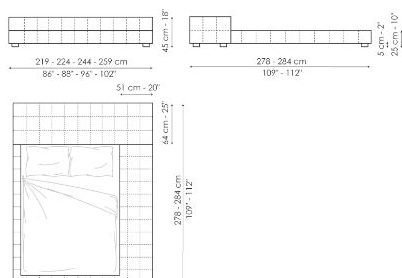

Data sheet

Squaring basso

Width: 179-183-203-219cm

Depth: 234-240cm

Height: 60-65cm

Squaring alto

Width: 179-183-203-219cm

Depth: 234-240cm

Height: 100-106cm

Squaring isola alta variante A

Width: 179-183-203-219cm

Depth: 258-264cm

Height: 45cm

Squaring isola alta variante B

Width: 179-183-203-219cm

Depth: 278-284cm

Height: 45cm

Squaring penisola

Width: 239-244-264-279cm

Depth: 278-284cm

Height: 45cm

Squaring penisola variante A

Width: 219-224-244-259cm

Depth: 258-264cm

Height: 45cm

Squaring penisola variante B

Width: 219-224-244-259cm

Depth: 278-284cm

Height: 45cm

Squaring penisola variante C

Width: 239-244-264-279cm

Depth: 258-264cm