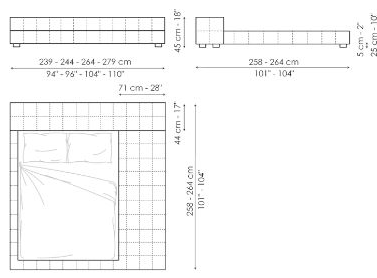

Data sheet

Squaring basso

Width: 179-183-203-219cm

Depth: 234-240cm

Height: 60-65cm

Squaring alto

Width: 179-183-203-219cm

Depth: 234-240cm

Height: 100-106cm

Squaring isola alta variante A

Width: 179-183-203-219cm

Depth: 258-264cm

Height: 45cm

Squaring isola alta variante B

Width: 179-183-203-219cm

Depth: 278-284cm

Height: 45cm

Squaring penisola

Width: 239-244-264-279cm

Depth: 278-284cm

Height: 45cm

Squaring penisola variante A

Width: 219-224-244-259cm

Depth: 258-264cm

Height: 45cm

Squaring penisola variante B

Width: 219-224-244-259cm

Depth: 278-284cm

Height: 45cm

Squaring penisola variante C

Width: 239-244-264-279cm

Depth: 258-264cm