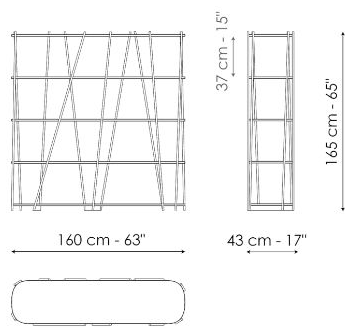

Data sheet

Twigs 67

Width: 67cm

Depth: 43cm

Height: 165cm

Twigs 160

Width: 160cm

Depth: 43cm

Height: 165cm

Finishes

SHELVES

Wood

Lacquered wood
Mat bronze

Lacquered wood
Mat lead

Lacquered wood
Mat bordeaux

FRAME