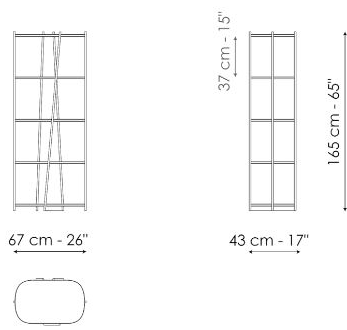

BONALDO

Twigs

Designer: **Marconato and Zappa**

The design of the Twigs bookcase plays on the alternation between geometric order and natural randomness. Order is indicated by the regular rhythm of the horizontal wooden shelves, while the element of randomness is established by the supporting structure formed by thin metal tubes arranged

Data sheet

Twigs 67

Width: 67cm

Depth: 43cm

Height: 165cm

Twigs 160

Width: 160cm

Depth: 43cm

Height: 165cm

Finishes

SHELVES

Wood

Lacquered wood
Mat bronze

Lacquered wood
Mat lead

Lacquered wood
Mat bordeaux

FRAME