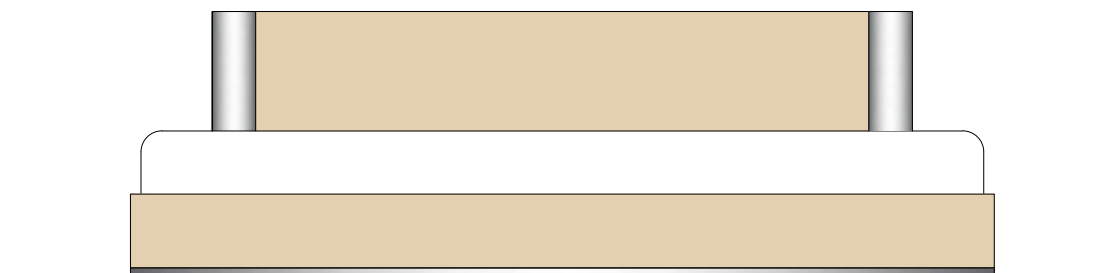

### TECHNICAL INFORMATION

*Bed*

### FINISHES

HEADBOARD + BEDFRAME

*Fabric*

*Smooth leather*

*Nabuk / Swede leather*

DETAILS

*Bronzed brass*

*Chrome*

### DIMENSION

cm Ø 264xH24/74