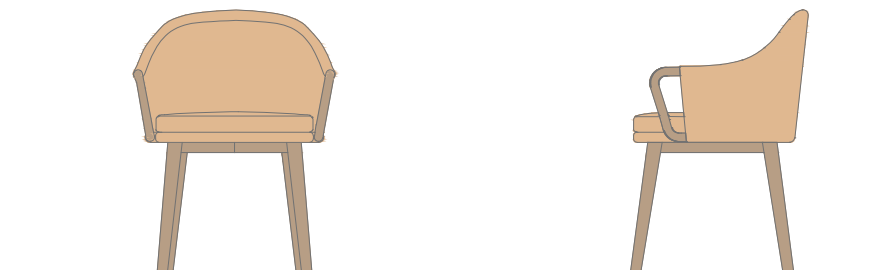

Rugiano

CAMILLA

DATASHEET

TECHNICAL INFORMATION

Chair

FINISHES

CUSHION

Fabric

Smooth leather

Nabuk/Swede leather

STRUCTURE

Wood stained Wengè

Bronze with velvet rope sand/grey/green

BASE

Wood stained Wengè

DIMENSION

cm 59x52xH75

Rugiano

CAMILLA

**SCHEDA
TECNICA**

INFORMAZIONI TECNICHE

Sedia

FINITURE

CUSCINO

DIMENSIONI

cm 59x52xH75