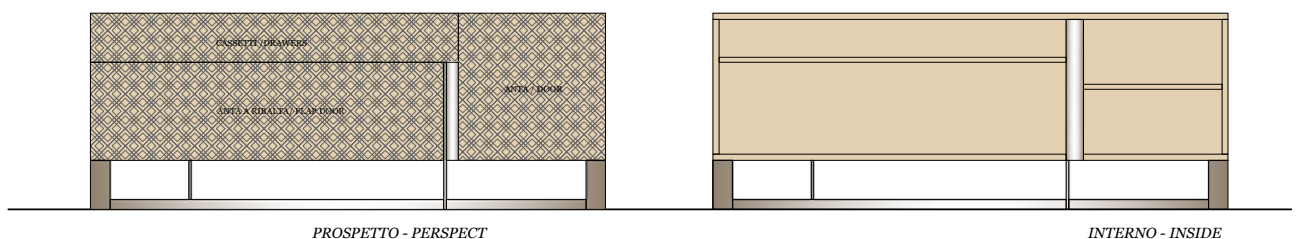

Rugiano

BLADE

DATASHEET

TECHNICAL INFORMATION

Sideboard with 2 doors and 1 drawer

FINISHES

STRUCTURE

*Wood: Ebony - inside Ebony
Printed leather - inside Lacquered
Smooth leather - inside Lacquered
Nabuk / Swede leather - inside Lacquered*

DETAILS

Bronzed brass / Chrome / Black chrome

DOORS

*Smooth leather
Nabuk / Anilina
Wood: Ebony
Painted
Embroidery ELLE*

DIMENSION

cm 210x50xH80

cm 250x50xH80

Rugiano

BLADE

SCHEDA
TECNICA

INFORMAZIONI TECNICHE

Credenza con 2 ante e 1 cassetto

FINITURE

STRUTTURA

Legno: Ebano - interno Ebano

Pelle stampata - interno laccato

Dipinto

Ricamo ELLE

DIMENSIONI

cm 210x50xH80

cm 250x50xH80