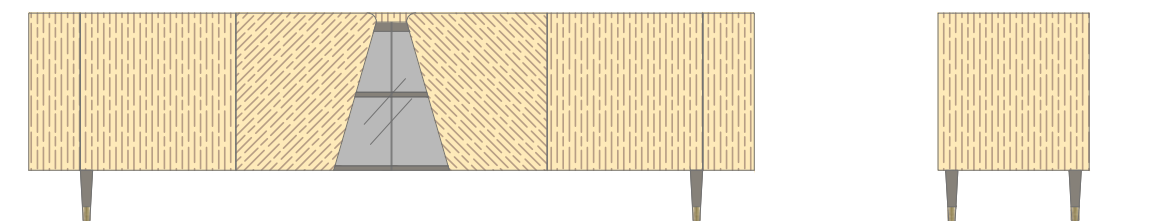

EXTRA FINISHING

Marble top Calacatta gold and Sahara noir