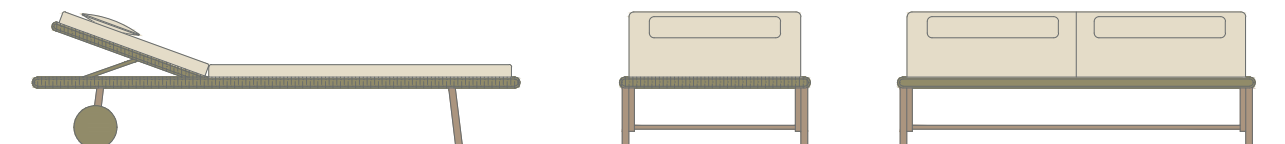

Rugiano

DEMETRA

DATASHEET

TECHNICAL INFORMATION

Sun Bed

FINISHES

STRUCTURE

Outdoor Bronze Metal

Outdoor White Metal

CUSHION

Fabric

ROPE

Grey, Green, Light Grey

DIMENSION

cm 200x80xH65

cm 200x150xH65

Rugiano

DEMETRA

SCHEDA TECNICA

INFORMAZIONI TECNICHE

Lettino

FINITURE

STRUTTURA

*Metallo Bronzo Outdoor
Metallo Bianco Outdoor*

CUSCINO

Tessuto

CORDA

Grigia, Verde, Grigio Perla

DIMENSIONI

cm 200x80xH65

cm 200x150xH65