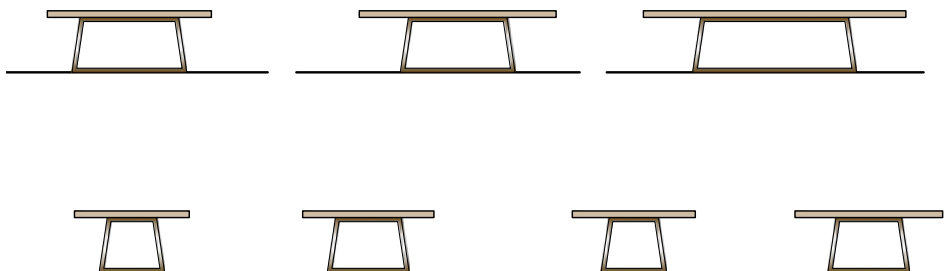

Glossy Lacquered

Painted Decoro

DETAILS

Bronzed brass

Chrome

DIMENSION

cm 200x100xH75

cm 240x120xH75

cm 320x130xH75

cm 140x140xH75

cm 160x160xH75

Ø 150 x H75

Ø 180 x H75

Rugiano

DECORO

**SCHEDA
TECNICA**

Ottone bronzato

Cromo

DIMENSIONI

cm 200x100xH75

cm 240x120xH75

cm 320x130xH75

cm 140x140xH75

cm 160x160xH75

Ø 150 x H75

Ø 180 x H75