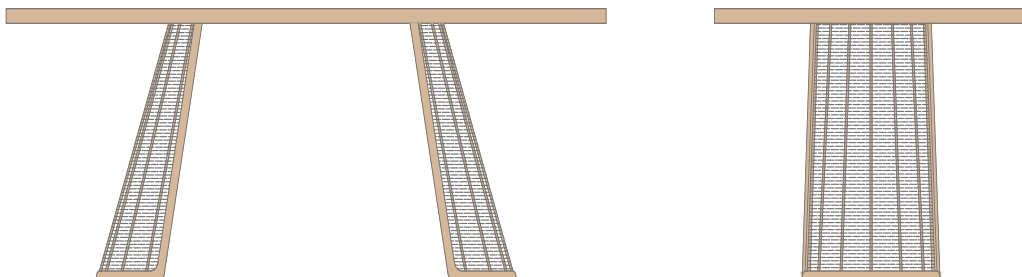

Rugiano

MARINA

DATASHEET

TECHNICAL INFORMATION

Table

FINISHES

STRUCTURE

Outdoor bronze Metal

Outdoor white Metal

TOP

Technical Marble: Calacatta, Carbon grey

ROPE

Grey, Green, Light Grey

DIMENSION

cm 230x120xH75

cm 300x120xH75

Rugiano

MARINA

**SCHEDA
TECNICA**

INFORMAZIONI TECNICHE

Tavolo

FINITURE

STRUTTURA

Metallo bronzo Outdoor

Metallo bianco Outdoor

PIANO

Marmo Tecnico: Calacatta, Carbon grey

CORDA

Grigia, Verde, Grigio Perla

DIMENSIONI

cm 230x120xH75

cm 300x120xH75