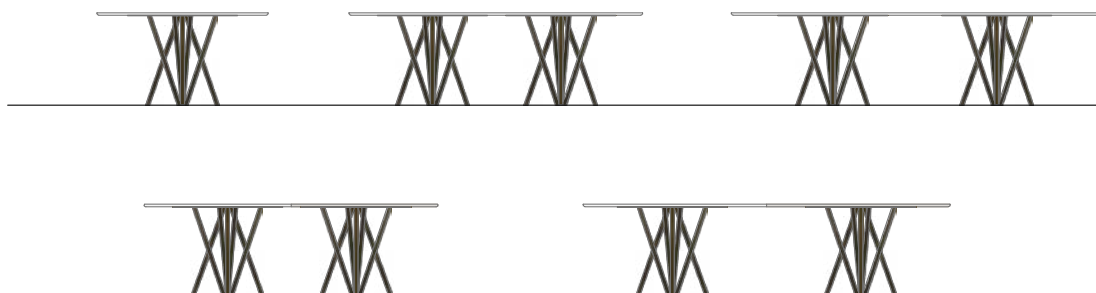

cm 240x120xH75

cm 300x120xH75

Rugiano

MIKADO

SCHEDA
TECNICA

INFORMAZIONI TECNICHE

Tavolo

FINITURE

STRUTTURA

Metallo Bronzo Outdoor

TOP

Marmo: Carbon Grey, Gaia Grey, Travertino, Grigio Italia

Mikado Semiovale: Grigio Italia + Gaia Grey, Travertino Silver + Carbon Grey

DIMENSIONI

cm Ø 140xH75

cm 240x120xH75

cm 300x120xH75

Semiovale:

cm 240x120xH75

cm 300x120xH75

Rugiano

MIKADO ROYAL

DATASHEET

TECHNICAL INFORMATION

Table

FINISHES

STRUCTURE

Outdoor Bronze Metal

TOP

*Marble: Grigio Italia + Gaia Grey,
Travertino Silver + Carbon Grey*

DIMENSION

cm 440x130xH75