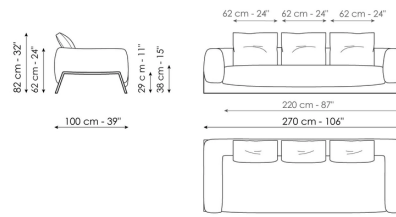

Data sheet

1500

Sofa 240

Width: 240cm
Depth: 100cm
Height: 82cm

1500

Sofa 270

Width: 270cm
Depth: 100cm
Height: 82cm

1500

End section sofa 215

Width: 215cm
Depth: 100cm
Height: 82cm

1500

End section sofa 245

Width: 245cm
Depth: 100cm
Height: 82cm

1500

Inclined penisola

Width: 170cm
Depth: 170cm
Height: 82cm