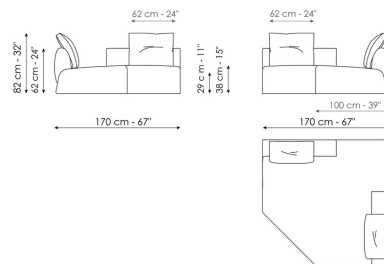

Data sheet

1500

Sofa 240

Width: 240cm
Depth: 100cm
Height: 82cm

1500

Sofa 270

Width: 270cm
Depth: 100cm
Height: 82cm

1500

End section sofa 215

Width: 215cm
Depth: 100cm
Height: 82cm

1500

End section sofa 245

Width: 245cm
Depth: 100cm
Height: 82cm

1500

Inclined penisola

Width: 170cm
Depth: 170cm
Height: 82cm