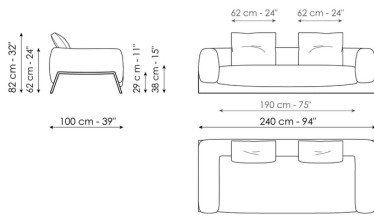

Data sheet

1500

Sofa 240

Width: 240cm
Depth: 100cm
Height: 82cm

1500

Sofa 270

Width: 270cm
Depth: 100cm
Height: 82cm

1500

End section sofa 215

Width: 215cm
Depth: 100cm
Height: 82cm

1500

End section sofa 245

Width: 245cm
Depth: 100cm
Height: 82cm

1500

Inclined penisola

Width: 170cm
Depth: 170cm
Height: 82cm