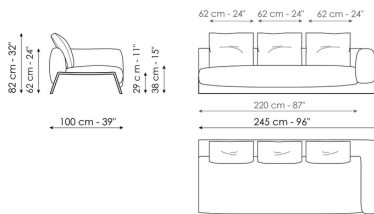

Data sheet

1500

Sofa 240

Width: 240cm
Depth: 100cm
Height: 82cm

1500

Sofa 270

Width: 270cm
Depth: 100cm
Height: 82cm

1500

End section sofa 215

Width: 215cm
Depth: 100cm
Height: 82cm

1500

End section sofa 245

Width: 245cm
Depth: 100cm
Height: 82cm

1500

Inclined penisola

Width: 170cm
Depth: 170cm
Height: 82cm