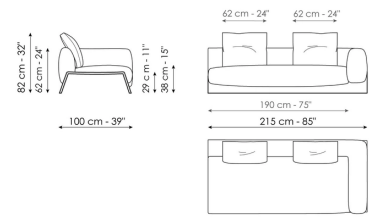

Data sheet

1500

Sofa 240

Width: 240cm
Depth: 100cm
Height: 82cm

1500

Sofa 270

Width: 270cm
Depth: 100cm
Height: 82cm

1500

End section sofa 215

Width: 215cm
Depth: 100cm
Height: 82cm

1500

End section sofa 245

Width: 245cm
Depth: 100cm
Height: 82cm

1500

Inclined penisola

Width: 170cm
Depth: 170cm
Height: 82cm