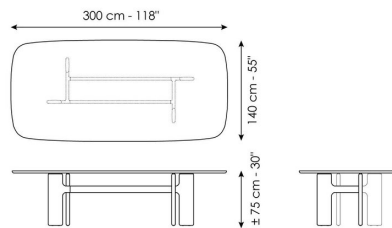

Data sheet

1500

Width: 200cm
Depth: 108cm
Height: ± 75cm

1500

Width: 250cm
Depth: 112cm
Height: ± 75cm

1500

Width: 280cm
Depth: 115cm
Height: ± 75cm

1500

Width: 300cm
Depth: 120cm
Height: ± 75cm

1500

Width: 300cm
Depth: 140cm
Height: ± 75cm

Finishes

TOP

Ceramic

Mat ceramic
Alaska White

Mat ceramic
Ardesia grey