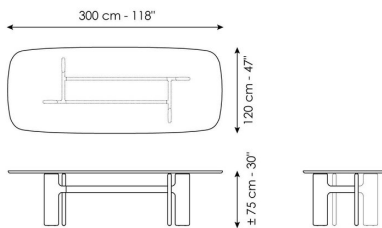

Data sheet

1500

Width: 200cm
Depth: 108cm
Height: ± 75cm

1500

Width: 250cm
Depth: 112cm
Height: ± 75cm

1500

Width: 280cm
Depth: 115cm
Height: ± 75cm

1500

Width: 300cm
Depth: 120cm
Height: ± 75cm

1500

Width: 300cm
Depth: 140cm
Height: ± 75cm

Finishes

TOP

Ceramic

Mat ceramic
Alaska White

Mat ceramic
Ardesia grey