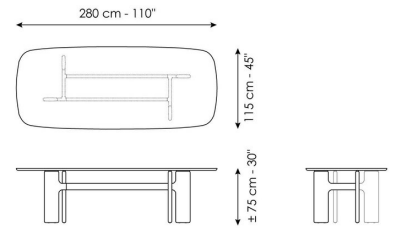

Data sheet

1500

Width: 200cm
Depth: 108cm
Height: ± 75cm

1500

Width: 250cm
Depth: 112cm
Height: ± 75cm

1500

Width: 280cm
Depth: 115cm
Height: ± 75cm

1500

Width: 300cm
Depth: 120cm
Height: ± 75cm

1500

Width: 300cm
Depth: 140cm
Height: ± 75cm

Finishes

TOP

Ceramic

Mat ceramic
Alaska White

Mat ceramic
Ardesia grey