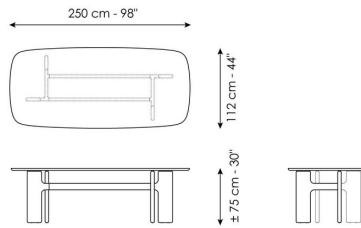

Data sheet

1500

Width: 200cm
Depth: 108cm
Height: ± 75cm

1500

Width: 250cm
Depth: 112cm
Height: ± 75cm

1500

Width: 280cm
Depth: 115cm
Height: ± 75cm

1500

Width: 300cm
Depth: 120cm
Height: ± 75cm

1500

Width: 300cm
Depth: 140cm
Height: ± 75cm

Finishes

TOP

Ceramic

Mat ceramic
Alaska White

Mat ceramic
Ardesia grey