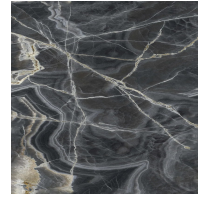

Width: 300cm
Depth: 120cm
Height: ± 75cm

1500

Width: 300cm
Depth: 140cm
Height: ± 75cm

Finishes

TOP

Ceramic

Mat ceramic
Alaska White

Mat ceramic
Ardesia grey

Mat ceramic
Augusta

Glossy ceramic
Black Onyx

Glossy ceramic
Calacatta

Silk finish ceramic
Calacatta macchia
vecchia

Glossy ceramic
Imperial grey

Mat ceramic
Laurent

Glossy ceramic
Mountain peak

Glossy ceramic
Rosso imperiale

Marble

Marble
Calacatta

Marble
Carrara

Marble
Dover White

Marble
Emperador

Marble
Fior di bosco

Marble
Marquinia

Marble
Rosso Carpazi