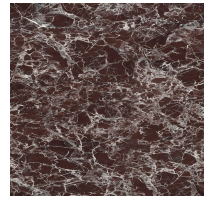

Width: 300cm
Depth: 120cm
Height: ± 75cm

1500

Width: 300cm
Depth: 140cm
Height: ± 75cm

Finishes

TOP

Ceramic

Mat ceramic
Alaska White

Mat ceramic
Ardesia grey

Mat ceramic
Augusta

Glossy ceramic
Black Onyx

Glossy ceramic
Calacatta

Silk finish ceramic
Calacatta macchia
vecchia

Glossy ceramic
Imperial grey

Mat ceramic
Laurent

Glossy ceramic
Mountain peak

Glossy ceramic
Rosso imperiale

Marble

Marble
Calacatta

Marble
Carrara

Marble
Dover White

Marble
Emperador

Marble
Fior di bosco

Marble
Marquinia

Marble
Rosso Carpazi