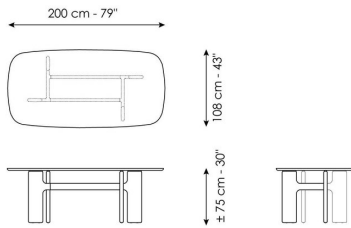

Data sheet

1500

Width: 200cm
Depth: 108cm
Height: ± 75cm

1500

Width: 250cm
Depth: 112cm
Height: ± 75cm

1500

Width: 280cm
Depth: 115cm
Height: ± 75cm

1500

Width: 300cm
Depth: 120cm
Height: ± 75cm

1500

Width: 300cm
Depth: 140cm
Height: ± 75cm

Finishes

TOP

Ceramic

Mat ceramic
Alaska White

Mat ceramic
Ardesia grey