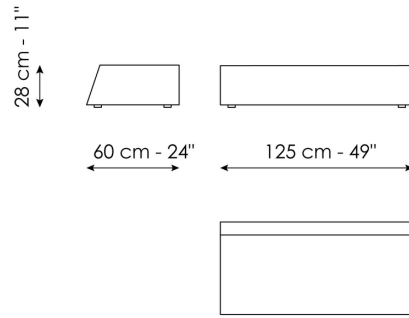

Data sheet

1500

1500

Litos high

Width: 46cm
Depth: 100cm
Height: 35cm

Litos low

Width: 60cm
Depth: 125cm
Height: 28cm

Finishes