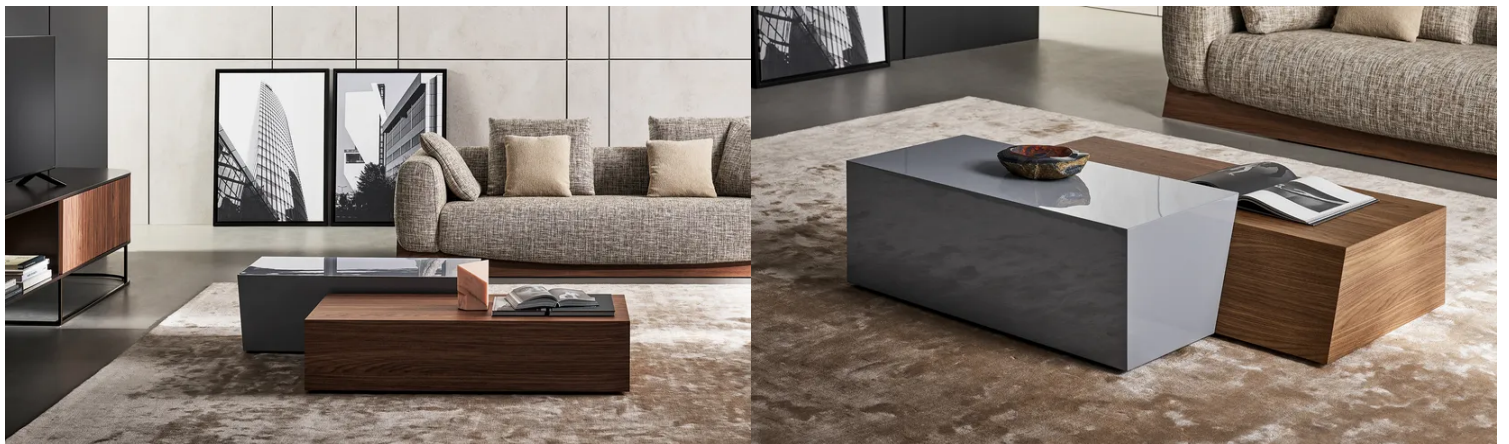

BONALDO

Litos

Designer: **Giuseppe Viganò**

The Litos coffee tables are sculptures/accessories that create a space with a strong, "edgy" and modern character in the centre of the room. They are characterized by extreme essentiality and an absence of voids which highlight both their wooden frame

and their compactness. Matchable with their monolithic and complementary trapezoidal shapes, the Litos coffee tables are perfectly suitable for a versatile configuration within the domestic space, in both high and low versions.

Data sheet

1500

1500

Litos high

Width: 46cm
Depth: 100cm
Height: 35cm

Litos low

Width: 60cm
Depth: 125cm
Height: 28cm

Finishes