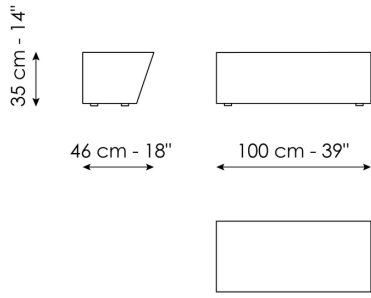

Data sheet

1500

1500

Litos high

Width: 46cm
Depth: 100cm
Height: 35cm

Litos low

Width: 60cm
Depth: 125cm
Height: 28cm

Finishes