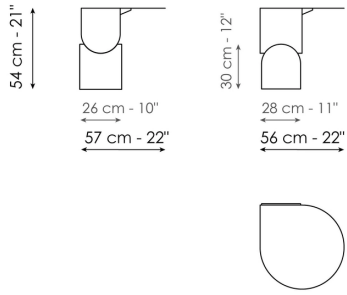

Data sheet

1500

Vague coffee table high

Width: 57cm
Depth: 56cm
Height: 51cm

1500

Vague coffee table low

Width: 57cm
Depth: 56cm
Height: 44cm

Finishes