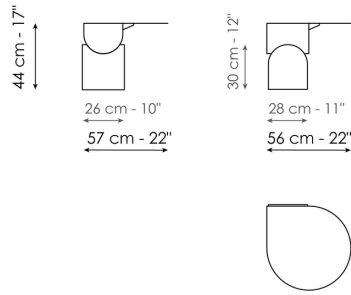

Data sheet

1500

Vague coffee table high

Width: 57cm
Depth: 56cm
Height: 51cm

1500

Vague coffee table low

Width: 57cm
Depth: 56cm
Height: 44cm

Finishes