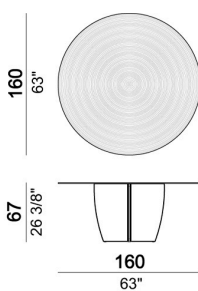

Dining table

5101502