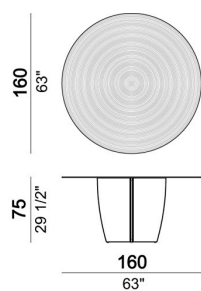

Dining table

5101504