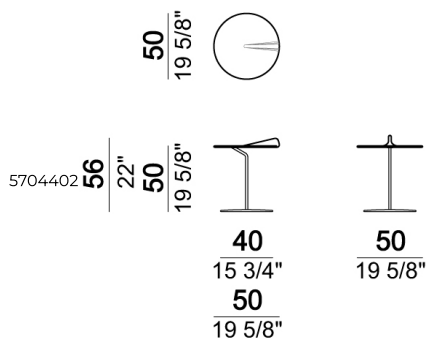

ARKETIPO / INDOOR

COFFEE TABLE MAVERICK

TOP: glass, colours bronze, tea or blush.

BASE: metal, black nickel finish.

Coffee Table

Coffee Table

Coffee Table