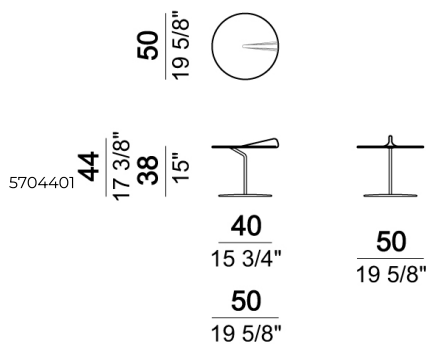

ARKETIPO / INDOOR

COFFEE TABLE MAVERICK

TOP: glass, colours bronze, tea or blush.

BASE: metal, black nickel finish.

Coffee Table

Coffee Table

Coffee Table