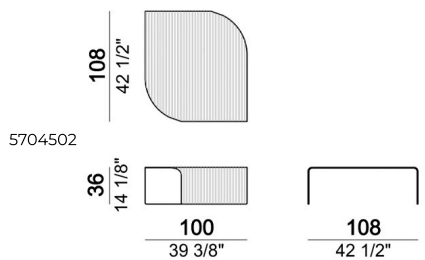

ARKETIPO / INDOOR

COFFEE TABLE BLACKJOY

STRUCTURE: smoked curved ribbed glass, underside varnished silver colour "Dark Rib", thickness 12 mm.

Coffee Table

Coffee Table

Coffee Table