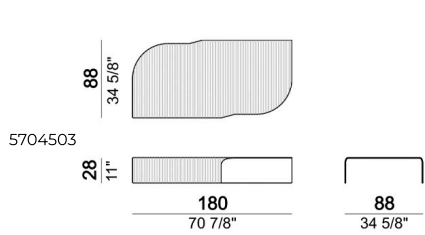

ARKETIPO / INDOOR

COFFEE TABLE BLACKJOY

STRUCTURE: smoked curved ribbed glass, underside varnished silver colour "Dark Rib", thickness 12 mm.

Coffee Table

Coffee Table

Coffee Table