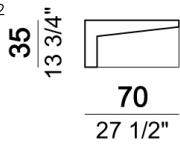

ARKETIPO / INDOOR

COFFEE TABLE TALKING HEADS

STRUCTURE: polyurethane resin, finishes: Dark Composite (5704201) or Grey Composite (5704202).

METAL PARTS: black nickel finish.

Coffee Table

5704202

Set of 2 coffee tables