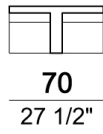

ARKETIPO / INDOOR

COFFEE TABLE TALKING HEADS

STRUCTURE: polyurethane resin, finishes: Dark Composite (5704201) or Grey Composite (5704202).

METAL PARTS: black nickel finish.

Coffee Table

5704202

Set of 2 coffee tables