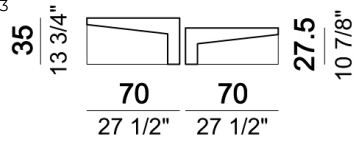

Coffee Table

5704202

Set of 2 coffee tables

5704203

Coffee Table

5704201