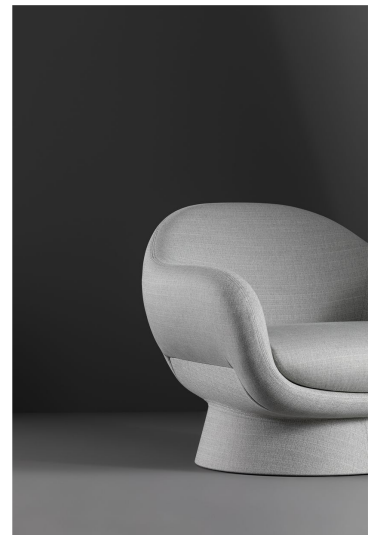

BONALDO

Boolean armchair - covered base

Designer: Giuseppe Viganò

The Boolean armchair evolves into a version with a fully upholstered base, available in both fixed and swivel versions, expanding the customisation possibilities and making it suitable for contemporary spaces. This armchair re-proposes the distinctive features of the original design such as the soft, curved profile that gives it a strong personality. Capable of being the focal point of any room, the Boolean armchair with a closed base is perfectly suited both in combination with the sofa and as an independent element to be inserted in a living area, a study or a sleeping area.

Data sheet

Boolean armchair

Width: 90cm

Depth: 82cm

Height: 72cm

Finishes

Materials, fabrics, leathers, colors and finishes are approximate and may slightly differ from actual ones. You can find the complete collection of Bonaldo fabrics and leathers on the website <https://bonaldo.biz>