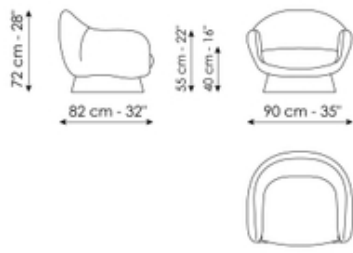

BONALDO

Boolean armchair - covered base

Designer: Giuseppe Viganò

The Boolean armchair evolves into a version with a fully upholstered base, available in both fixed and swivel versions, expanding the customisation possibilities and making it suitable for contemporary spaces. This armchair re-proposes the distinctive features of the original design such as the soft, curved profile that gives it a strong personality. Capable of being the focal point of any room, the Boolean armchair with a closed base is perfectly suited both in combination with the sofa and as an independent element to be inserted in a living area, a study or a sleeping area.

Data sheet

Boolean armchair

Width: 90cm

Depth: 82cm

Height: 72cm

Finishes

Materials, fabrics, leathers, colors and finishes are approximate and may slightly differ from actual ones. You can find the complete collection of Bonaldo fabrics and leathers on the website <https://bonaldo.biz>