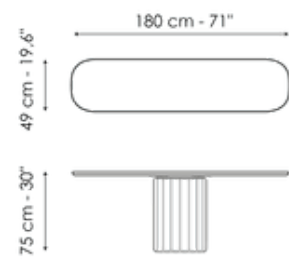

# Data sheet

Width: 140cm  
Depth: 49cm  
Height: ± 75cm

Width: 160cm  
Depth: 49cm  
Height: ± 75cm

Width: 180cm  
Depth: 49cm  
Height: ± 75cm

Width: 200cm  
Depth: 49cm  
Height: ± 75cm