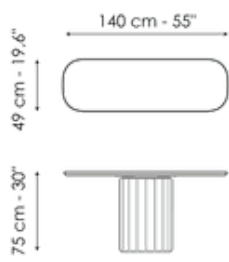

# Data sheet

Width: 140cm  
Depth: 49cm  
Height: ± 75cm

Width: 160cm  
Depth: 49cm  
Height: ± 75cm

Width: 180cm  
Depth: 49cm  
Height: ± 75cm

Width: 200cm  
Depth: 49cm  
Height: ± 75cm