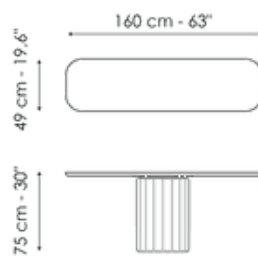

# Data sheet

Width: 140cm  
Depth: 49cm  
Height: ± 75cm

Width: 160cm  
Depth: 49cm  
Height: ± 75cm

Width: 180cm  
Depth: 49cm  
Height: ± 75cm

Width: 200cm  
Depth: 49cm  
Height: ± 75cm