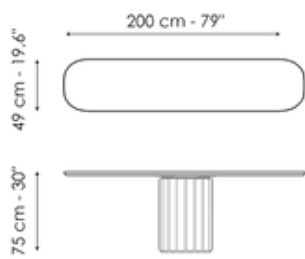

# Data sheet

Width: 140cm  
Depth: 49cm  
Height: ± 75cm

Width: 160cm  
Depth: 49cm  
Height: ± 75cm

Width: 180cm  
Depth: 49cm  
Height: ± 75cm

Width: 200cm  
Depth: 49cm  
Height: ± 75cm