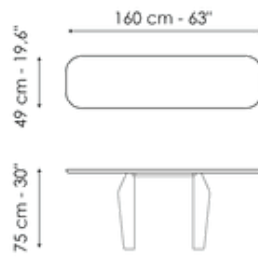

Data sheet

Width: 140cm
Depth: 49cm
Height: ± 75cm

Width: 160cm
Depth: 49cm
Height: ± 75cm

Width: 180cm
Depth: 49cm
Height: ± 75cm

Width: 200cm
Depth: 49cm
Height: ± 75cm

Finishes

Top

Veneered wood
Walnut Canaletto