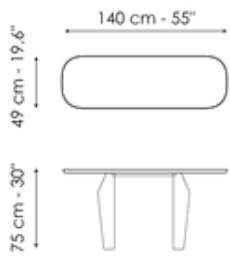

Data sheet

Width: 140cm
Depth: 49cm
Height: ± 75cm

Width: 160cm
Depth: 49cm
Height: ± 75cm

Width: 180cm
Depth: 49cm
Height: ± 75cm

Width: 200cm
Depth: 49cm
Height: ± 75cm

Finishes

Top

Veneered wood
Walnut Canaletto