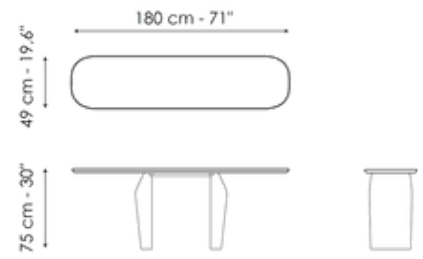

Data sheet

Width: 140cm
Depth: 49cm
Height: ± 75cm

Width: 160cm
Depth: 49cm
Height: ± 75cm

Width: 180cm
Depth: 49cm
Height: ± 75cm

Width: 200cm
Depth: 49cm
Height: ± 75cm

Finishes

Top

Veneered wood
Walnut Canaletto