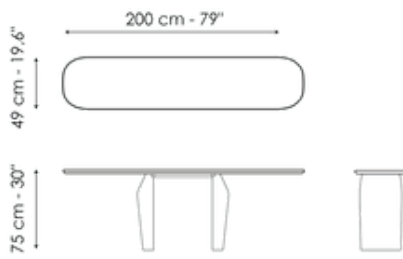

Data sheet

Width: 140cm
Depth: 49cm
Height: ± 75cm

Width: 160cm
Depth: 49cm
Height: ± 75cm

Width: 180cm
Depth: 49cm
Height: ± 75cm

Width: 200cm
Depth: 49cm
Height: ± 75cm

Finishes

Top

Veneered wood
Walnut Canaletto