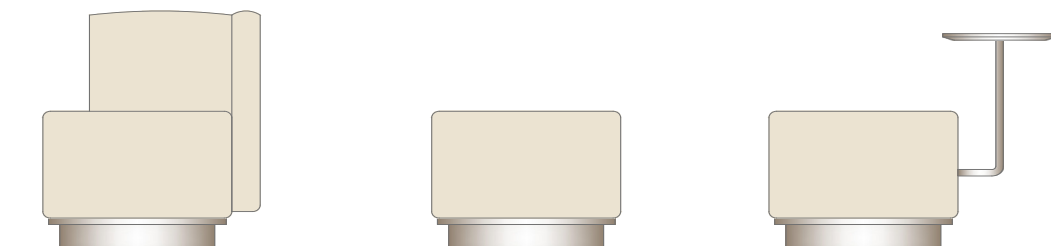

#### DETAILS

*Brushed brass*

### DIMENSION

cm Ø50xH43

cm Ø50xH43/70

cm Ø50xH74