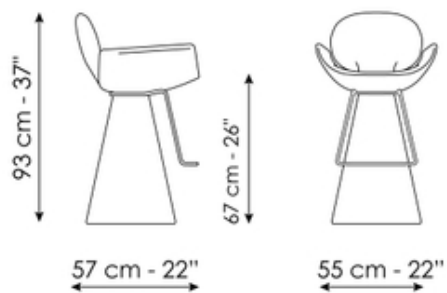

BONALDO

Youpi too

Designer: Fabrice Berrux

The Youpi too stool expands the Youpi family, enriching it with a slender and functional version of the seat. Designed by Fabrice Berrux, in this fixed-height stool the circular backrest complements the generous and welcoming support surface, while the conical swivel base ensures solidity and dynamism. A practical metal footrest adds comfort and elegance, making Youpi too the perfect stool for contemporary settings, from living to contract spaces.

Data sheet

Youpi too

Width: 55cm

Depth: 57cm

Height: 93cm

Finishes

Footrest

Painted metal
Mat white