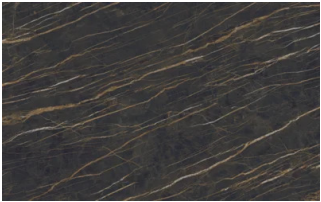

Glossy stoneware

Noir desir