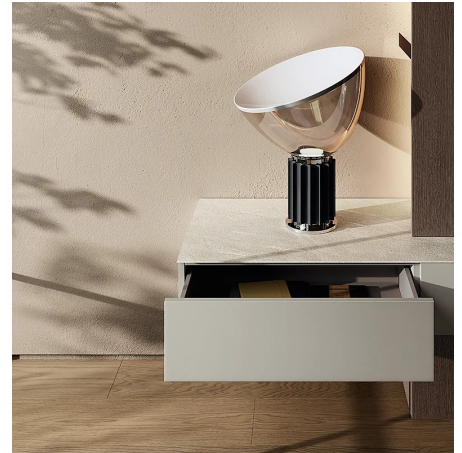

LINEAR DESIGN, COMPOSITIONAL FREEDOM

Clean lines and perfect proportions define the Dallagnese style. The day system can be configured with push-pull modules, for a minimal and continuous effect, or with integrated handles, for a touch of practicality and character. Two different modes, one philosophy: a linear and timeless design that adapts to every style requirement.