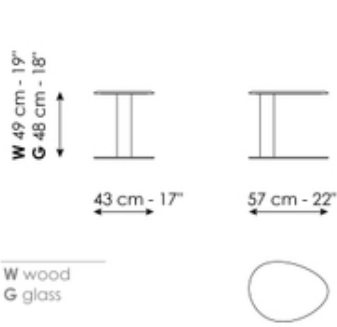

The metal base, offered in a wide range of finishes, completes the design with a clean, essential line that highlights the relationship between material, form and lightness.

Data sheet

Sasso high

Width: 57cm

Depth: 43cm

Height: 49cm

Sasso medium

Width: 90cm

Depth: 90cm

Height: 39cm

Sasso low

Width: 180cm

Depth: 100cm

Height: 33cm

Finishes

Top

Concrete finish wood
Mineral grey

Glass
Glossy brown

Glass
Glossy grey

Mat ceramic
Alaska White