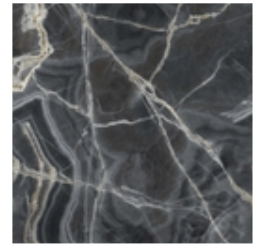

BONALDO

Sasso

Designer: Gabriele & Oscar Buratti

Sasso is a collection of coffee tables characterised by organic and fluid shapes, inspired by stones smoothed by the flow of water along a river. Available in three shapes, three sizes and three different heights, the Sasso tables are designed to be used individually or combined, placed side by side or layered in multi-level compositions.

Mat ceramic
Ardesia grey

Mat ceramic
Augusta

Glossy ceramic
Black Onyx

Glossy ceramic
Calacatta

Silk finish ceramic
Calacatta macchia vecchia

Glossy ceramic
Calacatta Viola

Silk finish ceramic
Daino Grigio

Glossy ceramic
Imperial grey