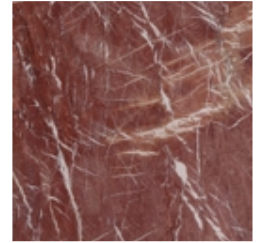

BONALDO

Sasso

Designer: Gabriele & Oscar Buratti

Sasso is a collection of coffee tables characterised by organic and fluid shapes, inspired by stones smoothed by the flow of water along a river. Available in three shapes, three sizes and three different heights, the Sasso tables are designed to be used individually or combined, placed side by side or layered in multi-level compositions.

Mat ceramic
Laurent

Glossy ceramic
Mountain peak

Glossy ceramic
Rosso imperiale

Marble
Calacatta

Marble
Carrara

Marble
Dover White

Marble
Emperador

Marble
Fior di bosco

Marble
Grigio Orobico

Marble
Marquinia

Marble
Rosso Carpazi

Marble
Rosso Lepanto

Marble
Saint Denis

Marble
Travertino Romano

Base

Painted metal
Mat lead

Painted metal
Mat bronze

Metal finish
Clouded chrome

Metal finish
Bright nickel

Metal finish
Brown nickel

Metal finish
Champagne nickel

Metal finish
Dark nickel

Materials, fabrics, leathers, colors and finishes are approximate and may slightly differ from actual ones. You can find the complete collection of Bonaldo fabrics and leathers on the website <https://bonaldo.biz>