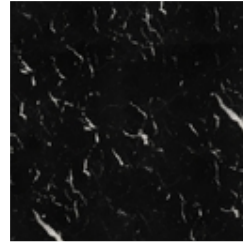

Mat ceramic
Ardesia grey

Mat ceramic
Augusta

Glossy ceramic
Black Onyx

Glossy ceramic
Calacatta

Silk finish ceramic
Calacatta macchia vecchia

Glossy ceramic
Calacatta Viola

Silk finish ceramic
Daino Grigio

Glossy ceramic
Imperial grey

Mat ceramic
Laurent

Glossy ceramic
Mountain peak

Glossy ceramic
Rosso imperiale

Marble
Calacatta

Marble
Carrara

Marble
Dover White

Marble
Emperador

Marble
Fior di bosco

Marble
Grigio Orobico

Marble
Marquinia

Marble
Rosso Carpazi

Marble
Rosso Lepanto

Marble
Saint Denis

Marble
Travertino Romano

Base

Painted metal
Mat lead

Painted metal
Mat bronze

Metal finish
Clouded chrome

Metal finish
Bright nickel

Metal finish
Brown nickel

Metal finish
Champagne nickel

Metal finish
Dark nickel

Materials, fabrics, leathers, colors and finishes are approximate and may slightly differ from actual ones. You can find the complete collection of Bonaldo fabrics and leathers on the website <https://bonaldo.biz>