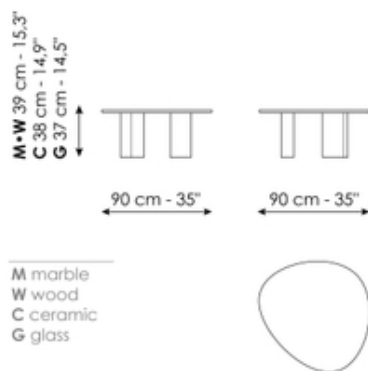

BONALDO

Sasso

Designer: Gabriele & Oscar Buratti

Sasso is a collection of coffee tables characterised by organic and fluid shapes, inspired by stones smoothed by the flow of water along a river. Available in three shapes, three sizes and three different heights, the Sasso tables are designed to be used individually or combined, placed side by side or layered in multi-level compositions.

The tops, available in marble, ceramic, glass or wood with a concrete finish, rest on cylindrical columns of varying diameters, positioned off-centre beneath the top. This choice, together with the irregular shape of the tops, enhances the sense of asymmetry, particularly evident when multiple elements are combined.

The metal base, offered in a wide range of finishes, completes the design with a clean, essential line that highlights the relationship between material, form and lightness.

Data sheet

Sasso high

Width: 57cm

Depth: 43cm

Height: 49cm

Sasso medium

Width: 90cm

Depth: 90cm

Height: 39cm

Sasso low

Width: 180cm