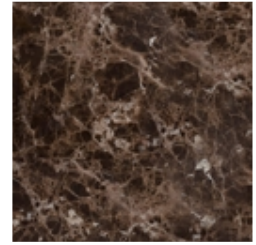

Mat ceramic
Ardesia grey

Mat ceramic
Augusta

Glossy ceramic
Black Onyx

Glossy ceramic
Calacatta

Silk finish ceramic
Calacatta macchia vecchia

Glossy ceramic
Calacatta Viola

Silk finish ceramic
Daino Grigio

Glossy ceramic
Imperial grey

Mat ceramic
Laurent

Glossy ceramic
Mountain peak

Glossy ceramic
Rosso imperiale

Marble
Calacatta

Marble
Carrara

Marble
Dover White

Marble
Emperador

Marble
Fior di bosco

Marble
Grigio Orobico

Marble
Marquinia

Marble
Rosso Carpazi

Marble
Rosso Lepanto

Marble
Saint Denis

Marble
Travertino Romano

Base

Painted metal
Mat lead

Painted metal
Mat bronze

Metal finish
Clouded chrome

Metal finish
Bright nickel

Metal finish
Brown nickel

Metal finish
Champagne nickel

Metal finish
Dark nickel

Materials, fabrics, leathers, colors and finishes are approximate and may slightly differ from actual ones. You can find the complete collection of Bonaldo fabrics and leathers on the website <https://bonaldo.biz>