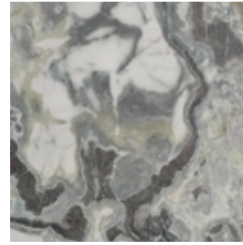

BONALDO

Sasso

Designer: Gabriele & Oscar Buratti

Sasso is a collection of coffee tables characterised by organic and fluid shapes, inspired by stones smoothed by the flow of water along a river. Available in three shapes, three sizes and three different heights, the Sasso tables are designed to be used individually or combined, placed side by side or layered in multi-level compositions.

Mat ceramic
Laurent

Glossy ceramic
Mountain peak

Glossy ceramic
Rosso imperiale

Marble
Calacatta

Marble
Carrara

Marble
Dover White

Marble
Emperador

Marble
Fior di bosco

Marble
Grigio Orobico

Marble
Marquinia

Marble
Rosso Carpazi

Marble
Rosso Lepanto

Marble
Saint Denis

Marble
Travertino Romano

Base

Painted metal
Mat lead

Painted metal
Mat bronze

Metal finish
Clouded chrome

Metal finish
Bright nickel

Metal finish
Brown nickel

Metal finish
Champagne nickel

Metal finish
Dark nickel

Materials, fabrics, leathers, colors and finishes are approximate and may slightly differ from actual ones. You can find the complete collection of Bonaldo fabrics and leathers on the website <https://bonaldo.biz>