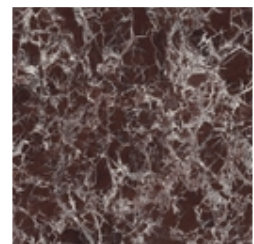

BONALDO

Sasso

Designer: Gabriele & Oscar Buratti

Sasso is a collection of coffee tables characterised by organic and fluid shapes, inspired by stones smoothed by the flow of water along a river. Available in three shapes, three sizes and three different heights, the Sasso tables are designed to be used individually or combined, placed side by side or layered in multi-level compositions.

Mat ceramic
Ardesia grey

Mat ceramic
Augusta

Glossy ceramic
Black Onyx

Glossy ceramic
Calacatta

Silk finish ceramic
Calacatta macchia vecchia

Glossy ceramic
Calacatta Viola

Silk finish ceramic
Daino Grigio

Glossy ceramic
Imperial grey

Mat ceramic
Laurent

Glossy ceramic
Mountain peak

Glossy ceramic
Rosso imperiale

Marble
Calacatta

Marble
Carrara

Marble
Dover White

Marble
Emperador

Marble
Fior di bosco