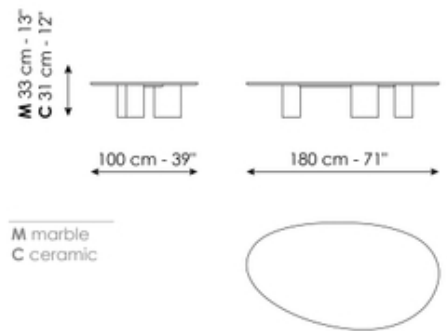

BONALDO

Sasso

Designer: Gabriele & Oscar Buratti

Sasso is a collection of coffee tables characterised by organic and fluid shapes, inspired by stones smoothed by the flow of water along a river. Available in three shapes, three sizes and three different heights, the Sasso tables are designed to be used individually or combined, placed side by side or layered in multi-level compositions.

The metal base, offered in a wide range of finishes, completes the design with a clean, essential line that highlights the relationship between material, form and lightness.

Data sheet

Sasso high

Width: 57cm

Depth: 43cm

Height: 49cm

Sasso medium

Width: 90cm

Depth: 90cm

Height: 39cm

Sasso low

Width: 180cm

Depth: 100cm

Height: 33cm

Finishes

Top

Concrete finish wood
Mineral grey

Glass
Glossy brown

Glass
Glossy grey

Mat ceramic
Alaska White