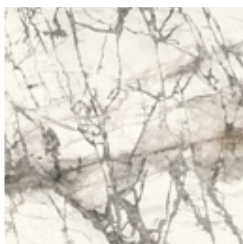

BONALDO

Sasso

Designer: Gabriele & Oscar Buratti

Sasso is a collection of coffee tables characterised by organic and fluid shapes, inspired by stones smoothed by the flow of water along a river. Available in three shapes, three sizes and three different heights, the Sasso tables are designed to be used individually or combined, placed side by side or layered in multi-level compositions.

Mat ceramic
Ardesia grey

Mat ceramic
Augusta

Glossy ceramic
Black Onyx

Glossy ceramic
Calacatta

Silk finish ceramic
Calacatta macchia vecchia

Glossy ceramic
Calacatta Viola

Silk finish ceramic
Daino Grigio

Glossy ceramic
Imperial grey

Mat ceramic
Laurent

Glossy ceramic
Mountain peak

Glossy ceramic
Rosso imperiale

Marble
Calacatta

Marble
Carrara

Marble
Dover White

Marble
Emperador

Marble
Fior di bosco