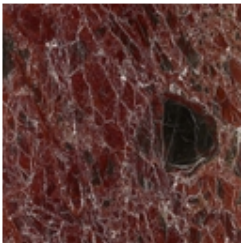

BONALDO

Sasso

Designer: Gabriele & Oscar Buratti

Sasso is a collection of coffee tables characterised by organic and fluid shapes, inspired by stones smoothed by the flow of water along a river. Available in three shapes, three sizes and three different heights, the Sasso tables are designed to be used individually or combined, placed side by side or layered in multi-level compositions.

Mat ceramic
Laurent

Glossy ceramic
Mountain peak

Glossy ceramic
Rosso imperiale

Marble
Calacatta

Marble
Carrara

Marble
Dover White

Marble
Emperador

Marble
Fior di bosco

Marble
Grigio Orobico

Marble
Marquinia

Marble
Rosso Carpazi

Marble
Rosso Lepanto

Marble
Saint Denis

Marble
Travertino Romano

Base

Painted metal
Mat lead

Painted metal
Mat bronze

Metal finish
Clouded chrome

Metal finish
Bright nickel

Metal finish
Brown nickel

Metal finish
Champagne nickel

Metal finish
Dark nickel

Materials, fabrics, leathers, colors and finishes are approximate and may slightly differ from actual ones. You can find the complete collection of Bonaldo fabrics and leathers on the website <https://bonaldo.biz>