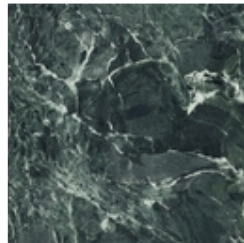

BONALDO

Sasso

Designer: Gabriele & Oscar Buratti

Sasso is a collection of coffee tables characterised by organic and fluid shapes, inspired by stones smoothed by the flow of water along a river. Available in three shapes, three sizes and three different heights, the Sasso tables are designed to be used individually or combined, placed side by side or layered in multi-level compositions.

Marble
Grigio Orobico

Marble
Marquinia

Marble
Rosso Carpazi

Marble
Rosso Lepanto

Marble
Saint Denis

Marble
Travertino Romano

Base

Painted metal
Mat lead

Painted metal
Mat bronze

Metal finish
Clouded chrome

Metal finish
Bright nickel

Metal finish
Brown nickel

Metal finish
Champagne nickel

Metal finish
Dark nickel

Materials, fabrics, leathers, colors and finishes are approximate and may slightly differ from actual ones. You can find the complete collection of Bonaldo fabrics and leathers on the website <https://bonaldo.biz>