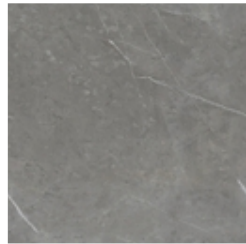

Depth: 100cm

Height: 33cm

Finishes

Top

Concrete finish wood
Mineral grey

Glass
Glossy brown

Glass
Glossy grey

Mat ceramic
Alaska White

Mat ceramic
Ardesia grey

Mat ceramic
Augusta

Glossy ceramic
Black Onyx

Glossy ceramic
Calacatta

Silk finish ceramic
Calacatta macchia vecchia

Glossy ceramic
Calacatta Viola

Silk finish ceramic
Daino Grigio

Glossy ceramic
Imperial grey