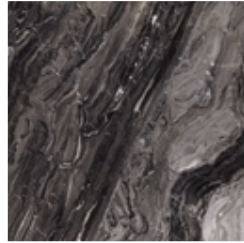

BONALDO

Sasso

Designer: Gabriele & Oscar Buratti

Sasso is a collection of coffee tables characterised by organic and fluid shapes, inspired by stones smoothed by the flow of water along a river. Available in three shapes, three sizes and three different heights, the Sasso tables are designed to be used individually or combined, placed side by side or layered in multi-level compositions.

Mat ceramic
Laurent

Glossy ceramic
Mountain peak

Glossy ceramic
Rosso imperiale

Marble
Calacatta

Marble
Carrara

Marble
Dover White

Marble
Emperador

Marble
Fior di bosco

Marble
Grigio Orobico

Marble
Marquinia

Marble
Rosso Carpazi

Marble
Rosso Lepanto

Marble
Saint Denis

Marble
Travertino Romano

Base

Painted metal
Mat lead

Painted metal
Mat bronze

Metal finish
Clouded chrome

Metal finish
Bright nickel

Metal finish
Brown nickel

Metal finish
Champagne nickel

Metal finish
Dark nickel

Materials, fabrics, leathers, colors and finishes are approximate and may slightly differ from actual ones. You can find the complete collection of Bonaldo fabrics and leathers on the website <https://bonaldo.biz>