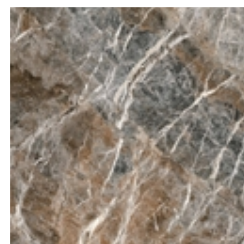

BONALDO

Sasso

Designer: Gabriele & Oscar Buratti

Sasso is a collection of coffee tables characterised by organic and fluid shapes, inspired by stones smoothed by the flow of water along a river. Available in three shapes, three sizes and three different heights, the Sasso tables are designed to be used individually or combined, placed side by side or layered in multi-level compositions.

Mat ceramic
Ardesia grey

Mat ceramic
Augusta

Glossy ceramic
Black Onyx

Glossy ceramic
Calacatta

Silk finish ceramic
Calacatta macchia vecchia

Glossy ceramic
Calacatta Viola

Silk finish ceramic
Daino Grigio

Glossy ceramic
Imperial grey

Mat ceramic
Laurent

Glossy ceramic
Mountain peak

Glossy ceramic
Rosso imperiale

Marble
Calacatta

Marble
Carrara

Marble
Dover White

Marble
Emperador

Marble
Fior di bosco