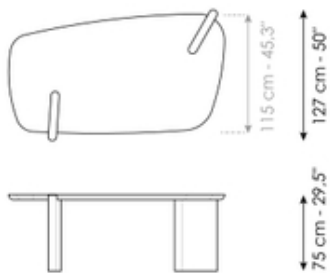

## Flatiron table

Designer: Mauro Lipparini

The unconventional and asymmetrical architecture of the Flatiron table, a modern design wooden table, also available in marble, defines its identity, creating a scenic presence with a strong visual impact. The top, characterised by a slightly trapezoidal shape and soft, curved edges, is available in three sizes, enhancing the versatility of a modern table designed to integrate naturally into prestigious residential environments. To meet different design needs, the Flatiron table is available in different versions: Mono or Double Material. The Mono Material version, with a wooden top and base for a highly harmonious overall vision, is available in either trapezoidal or round shapes. The Double Material version features a marble base that elegantly matches the wooden top, or a top in either glass or ceramic resting on a wooden base. A further option is the Free Combination, which allows for a free combination of different essences of wood for the top and lacquered wooden base in lead and bronze tones.

# Data sheet

**TOP**  
WOOD - CERAMIC - GLASS  
210 cm - 82,6"

Width: 210cm  
Depth: 127cm  
Height: 75cm

**TOP**  
WOOD - CERAMIC - GLASS  
260 cm - 102,3"

Width: 260cm  
Depth: 133cm  
Height: 75cm

**TOP**  
CERAMIC - GLASS  
300 cm - 118,1"

Width: 300cm  
Depth: 142cm  
Height: 75cm

**TOP**  
WOOD  
310 cm - 122"

Width: 310cm  
Depth: 142cm  
Height: 75cm

**TOP**  
WOOD  
Ø180 cm - 71"

Width: 180cm  
Depth: 180cm  
Height: 75cm

**TOP**  
WOOD  
Ø220 cm - 87"

Width: 220cm  
Depth: 220cm  
Height: 75cm