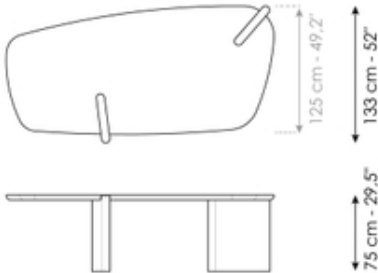

The structure of this marble or wooden design table, as well as its name, draws inspiration from the New York Fuller Building skyscraper, known as the "Flatiron" thanks to its unmistakable shape similar to an iron: the building became iconic thanks to the shot taken in 1903 by the American photographer Alfred Stieglitz, who immortalized its innovative shape, transforming it into a symbol of modern architecture.

# Data sheet

**TOP**  
WOOD - CERAMIC - GLASS  
210 cm - 82,6"

Width: 210cm  
Depth: 127cm  
Height: 75cm

**TOP**  
WOOD - CERAMIC - GLASS  
260 cm - 102,3"

Width: 260cm  
Depth: 133cm  
Height: 75cm

**TOP**  
CERAMIC - GLASS  
300 cm - 118,1"

Width: 300cm  
Depth: 142cm  
Height: 75cm

**TOP**  
WOOD  
310 cm - 122"

Width: 310cm  
Depth: 142cm  
Height: 75cm

**TOP**  
WOOD  
Ø180 cm - 71"

Width: 180cm  
Depth: 180cm  
Height: 75cm

**TOP**  
WOOD  
Ø220 cm - 87"

Width: 220cm  
Depth: 220cm  
Height: 75cm