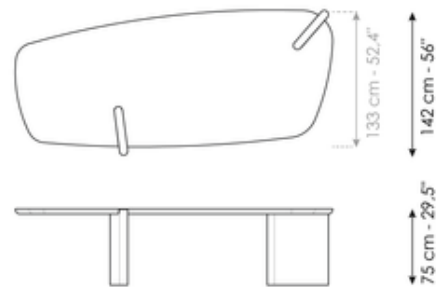

## Flatiron table

Designer: Mauro Lipparini

The unconventional and asymmetrical architecture of the Flatiron table, a modern design wooden table, also available in marble, defines its identity, creating a scenic presence with a strong visual impact. The top, characterised by a slightly trapezoidal shape and soft, curved edges, is available in three sizes, enhancing the versatility of a modern table designed to integrate naturally into prestigious residential environments. To meet different design needs, the Flatiron table is available in different versions: Mono or Double Material. The Mono Material version, with a wooden top and base for a highly harmonious overall vision, is available in either trapezoidal or round shapes. The Double Material version features a marble base that elegantly matches the wooden top, or a top in either glass or ceramic resting on a wooden base. A further option is the Free Combination, which allows for a free combination of different essences of wood for the top and lacquered wooden base in lead and bronze tones.

# Data sheet

**TOP**  
WOOD - CERAMIC - GLASS  
210 cm - 82,6"

Width: 210cm  
Depth: 127cm  
Height: 75cm

**TOP**  
WOOD - CERAMIC - GLASS  
260 cm - 102,3"

Width: 260cm  
Depth: 133cm  
Height: 75cm

**TOP**  
CERAMIC - GLASS  
300 cm - 118,1"

Width: 300cm  
Depth: 142cm  
Height: 75cm

**TOP**  
WOOD  
310 cm - 122"

Width: 310cm  
Depth: 142cm  
Height: 75cm

**TOP**  
WOOD  
Ø180 cm - 71"

Width: 180cm  
Depth: 180cm  
Height: 75cm

**TOP**  
WOOD  
Ø220 cm - 87"

Width: 220cm  
Depth: 220cm  
Height: 75cm